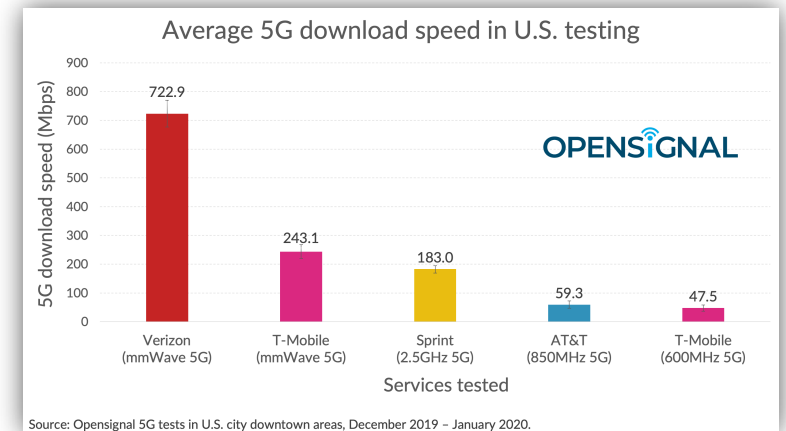

Speed vs Coverage?