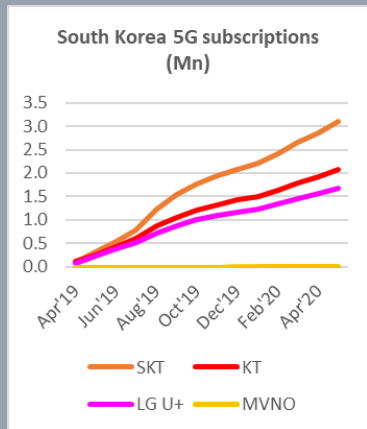

Wi-Fi 4

Wi-Fi 5

Wi-Fi 6

Evolution from 4G to 5G

5G Will Create New Possibilities

Global snapshot of 5G spectrum

Around the world, there is a pattern of band allocation

New 5G band

US Spectrum – focused on mmWave

Previous Auctions – 24GHz, 28GHz, 37GHz, 39GHz, 47GHz

Upcoming Auctions – CBRS (3.5GHz) and C-Band 3.7GHz

Early results from South Korea

Strong subscriber growth, high data usage, positive revenue indications