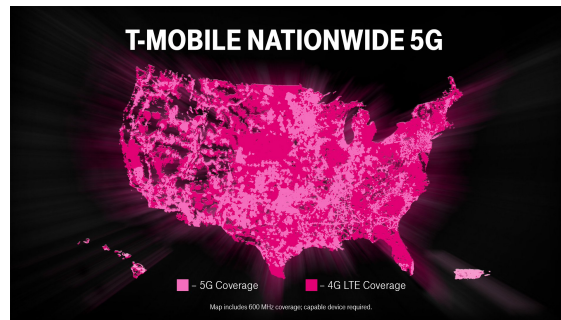

Tmobile

Launched 600Mhz covers 220M pops (nationwide), 6 cities with mmWave, Re-Launch of 2.5Ghz