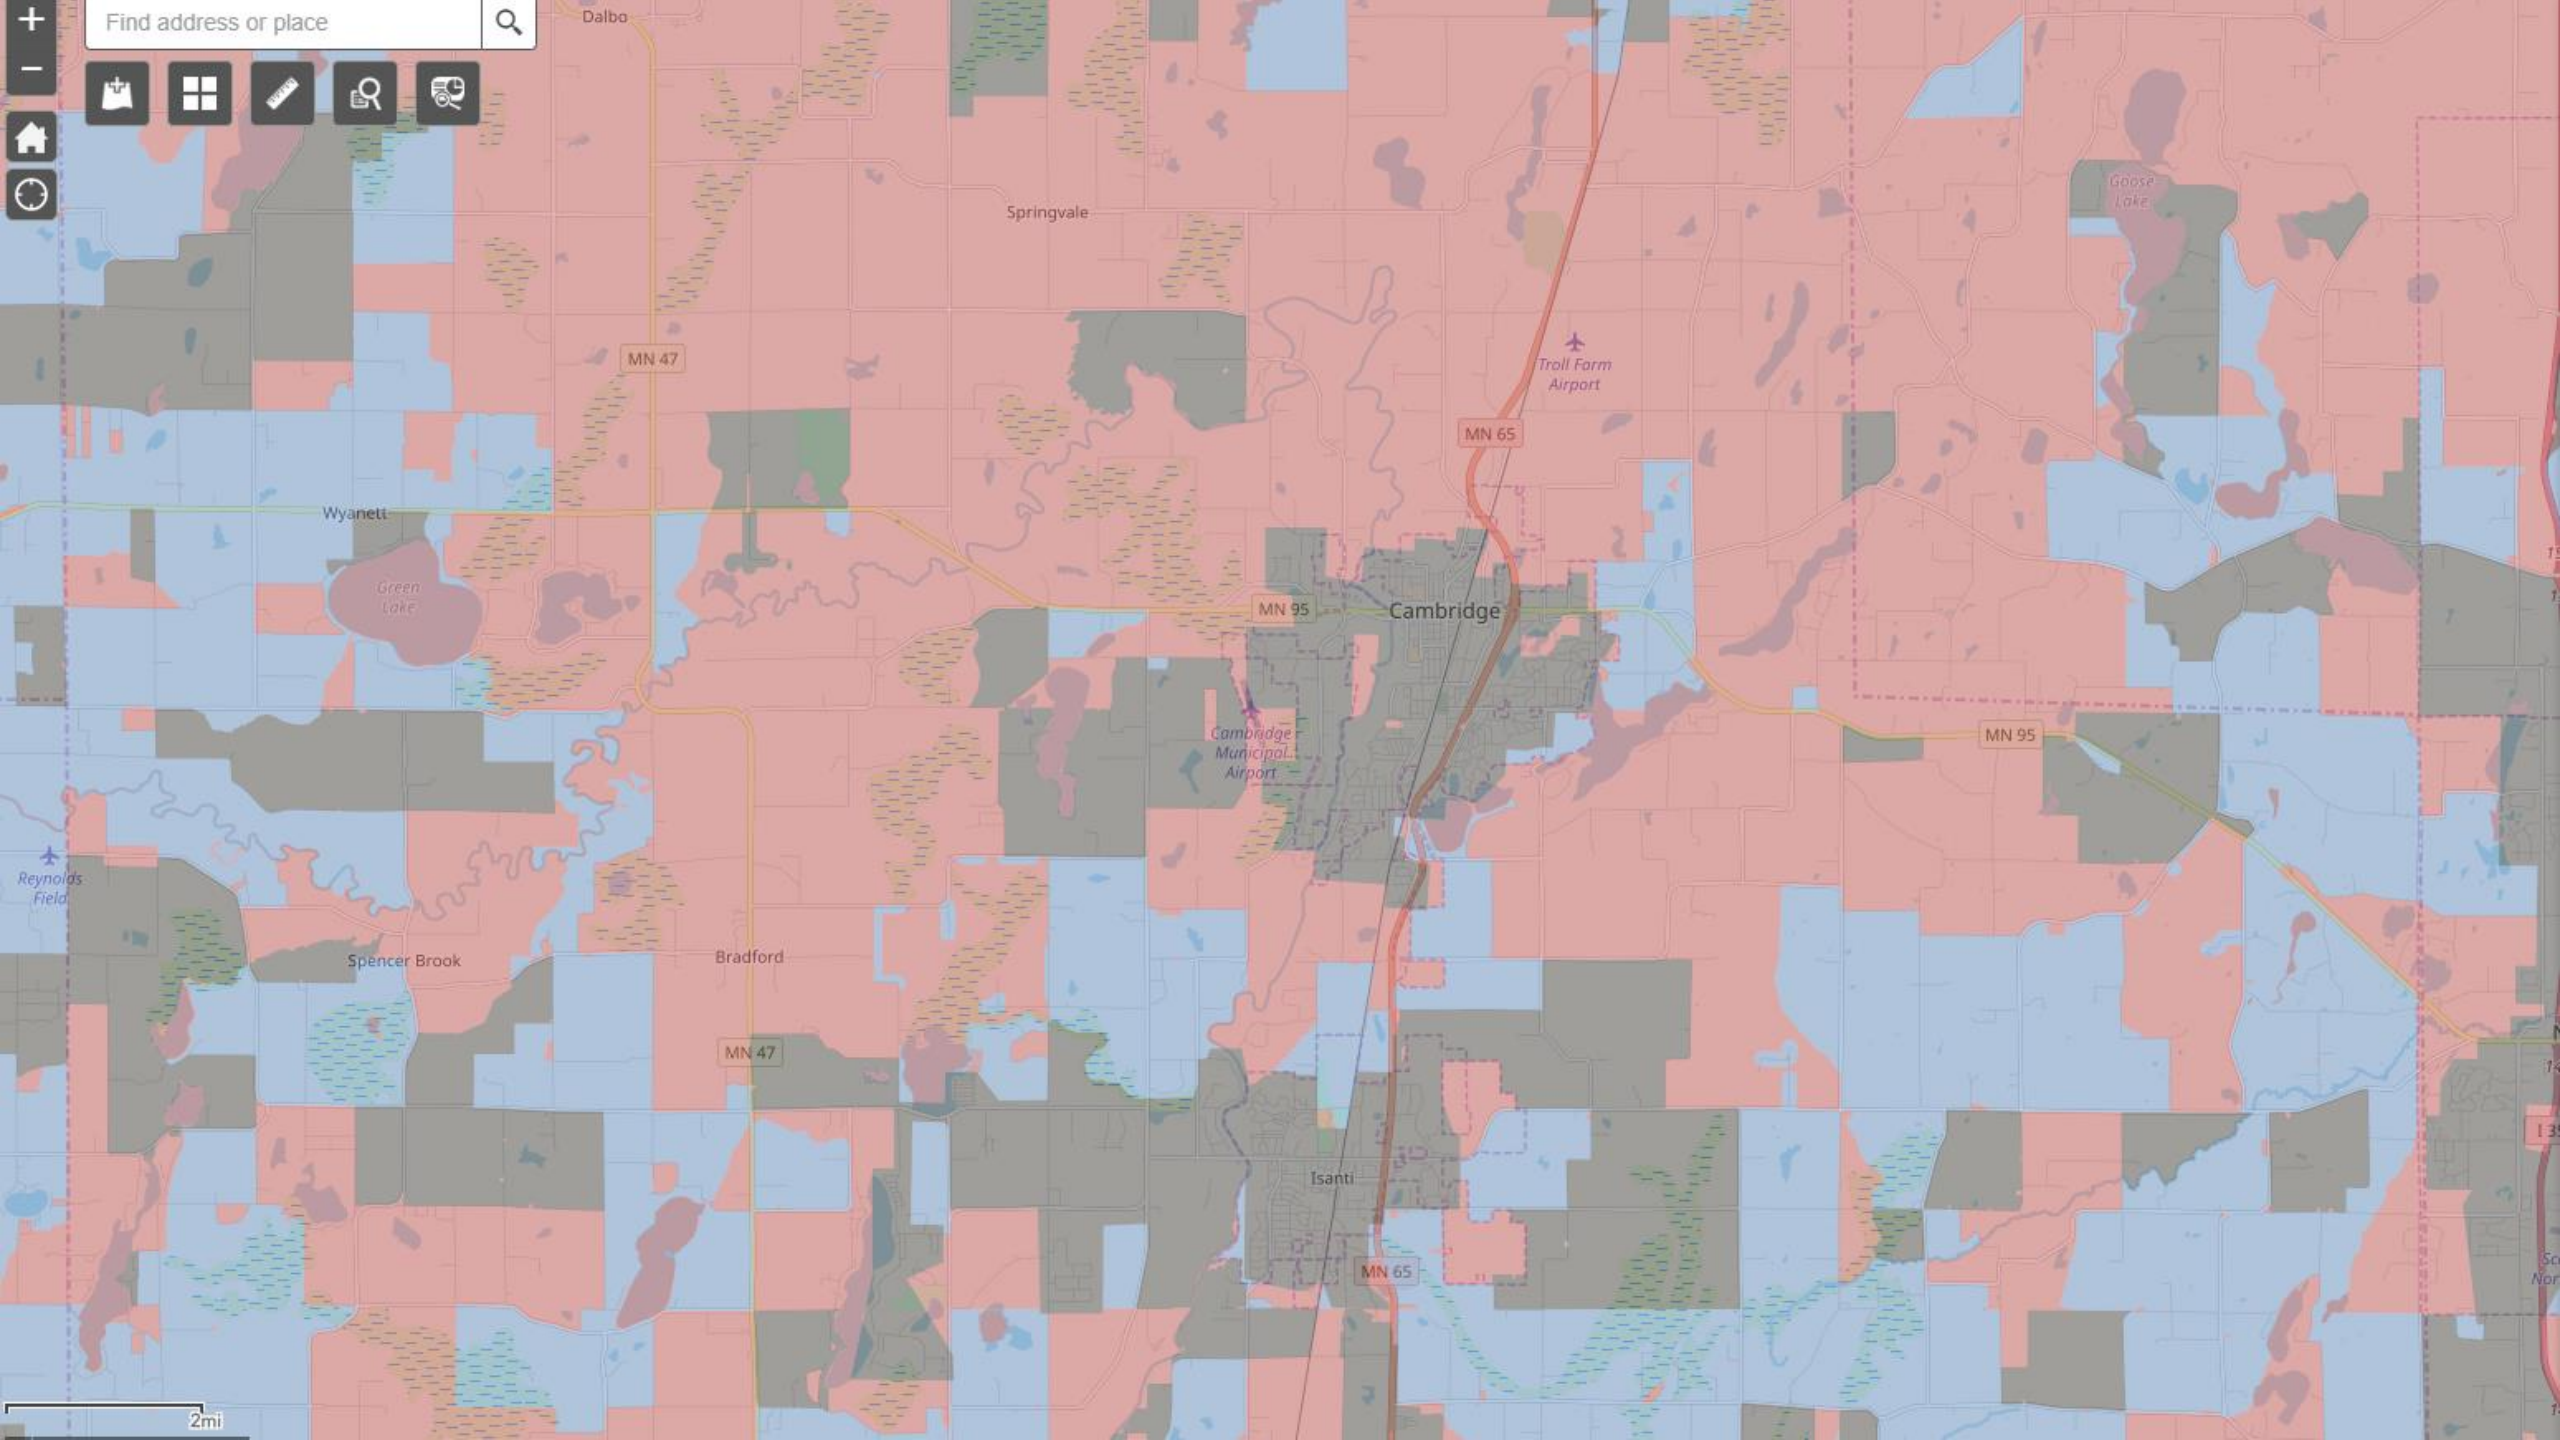

Last update: a few seconds ago

Combine the data for partners

Find address or place

+

Home

Refresh

Layers

Measure

Search

Fullscreen

Find address or place

Home, Layers, Full Screen, Search, Measure

Business Employee Ranges

Business Sales Ranges

Find address or place

2mi

Find address or place

Map navigation icons: Home, Full Screen, Measure, Search, Layers, Refresh

Find address or place

Map navigation controls: Home, Refresh, Full Screen, Measure, Search, Layers

Find address or place

Map navigation controls: Home, Full Screen, Measure, Search, Layers, Refresh, and a search icon.

Find address or place

+ -

Home

Layers

Measure

Search

Fullscreen