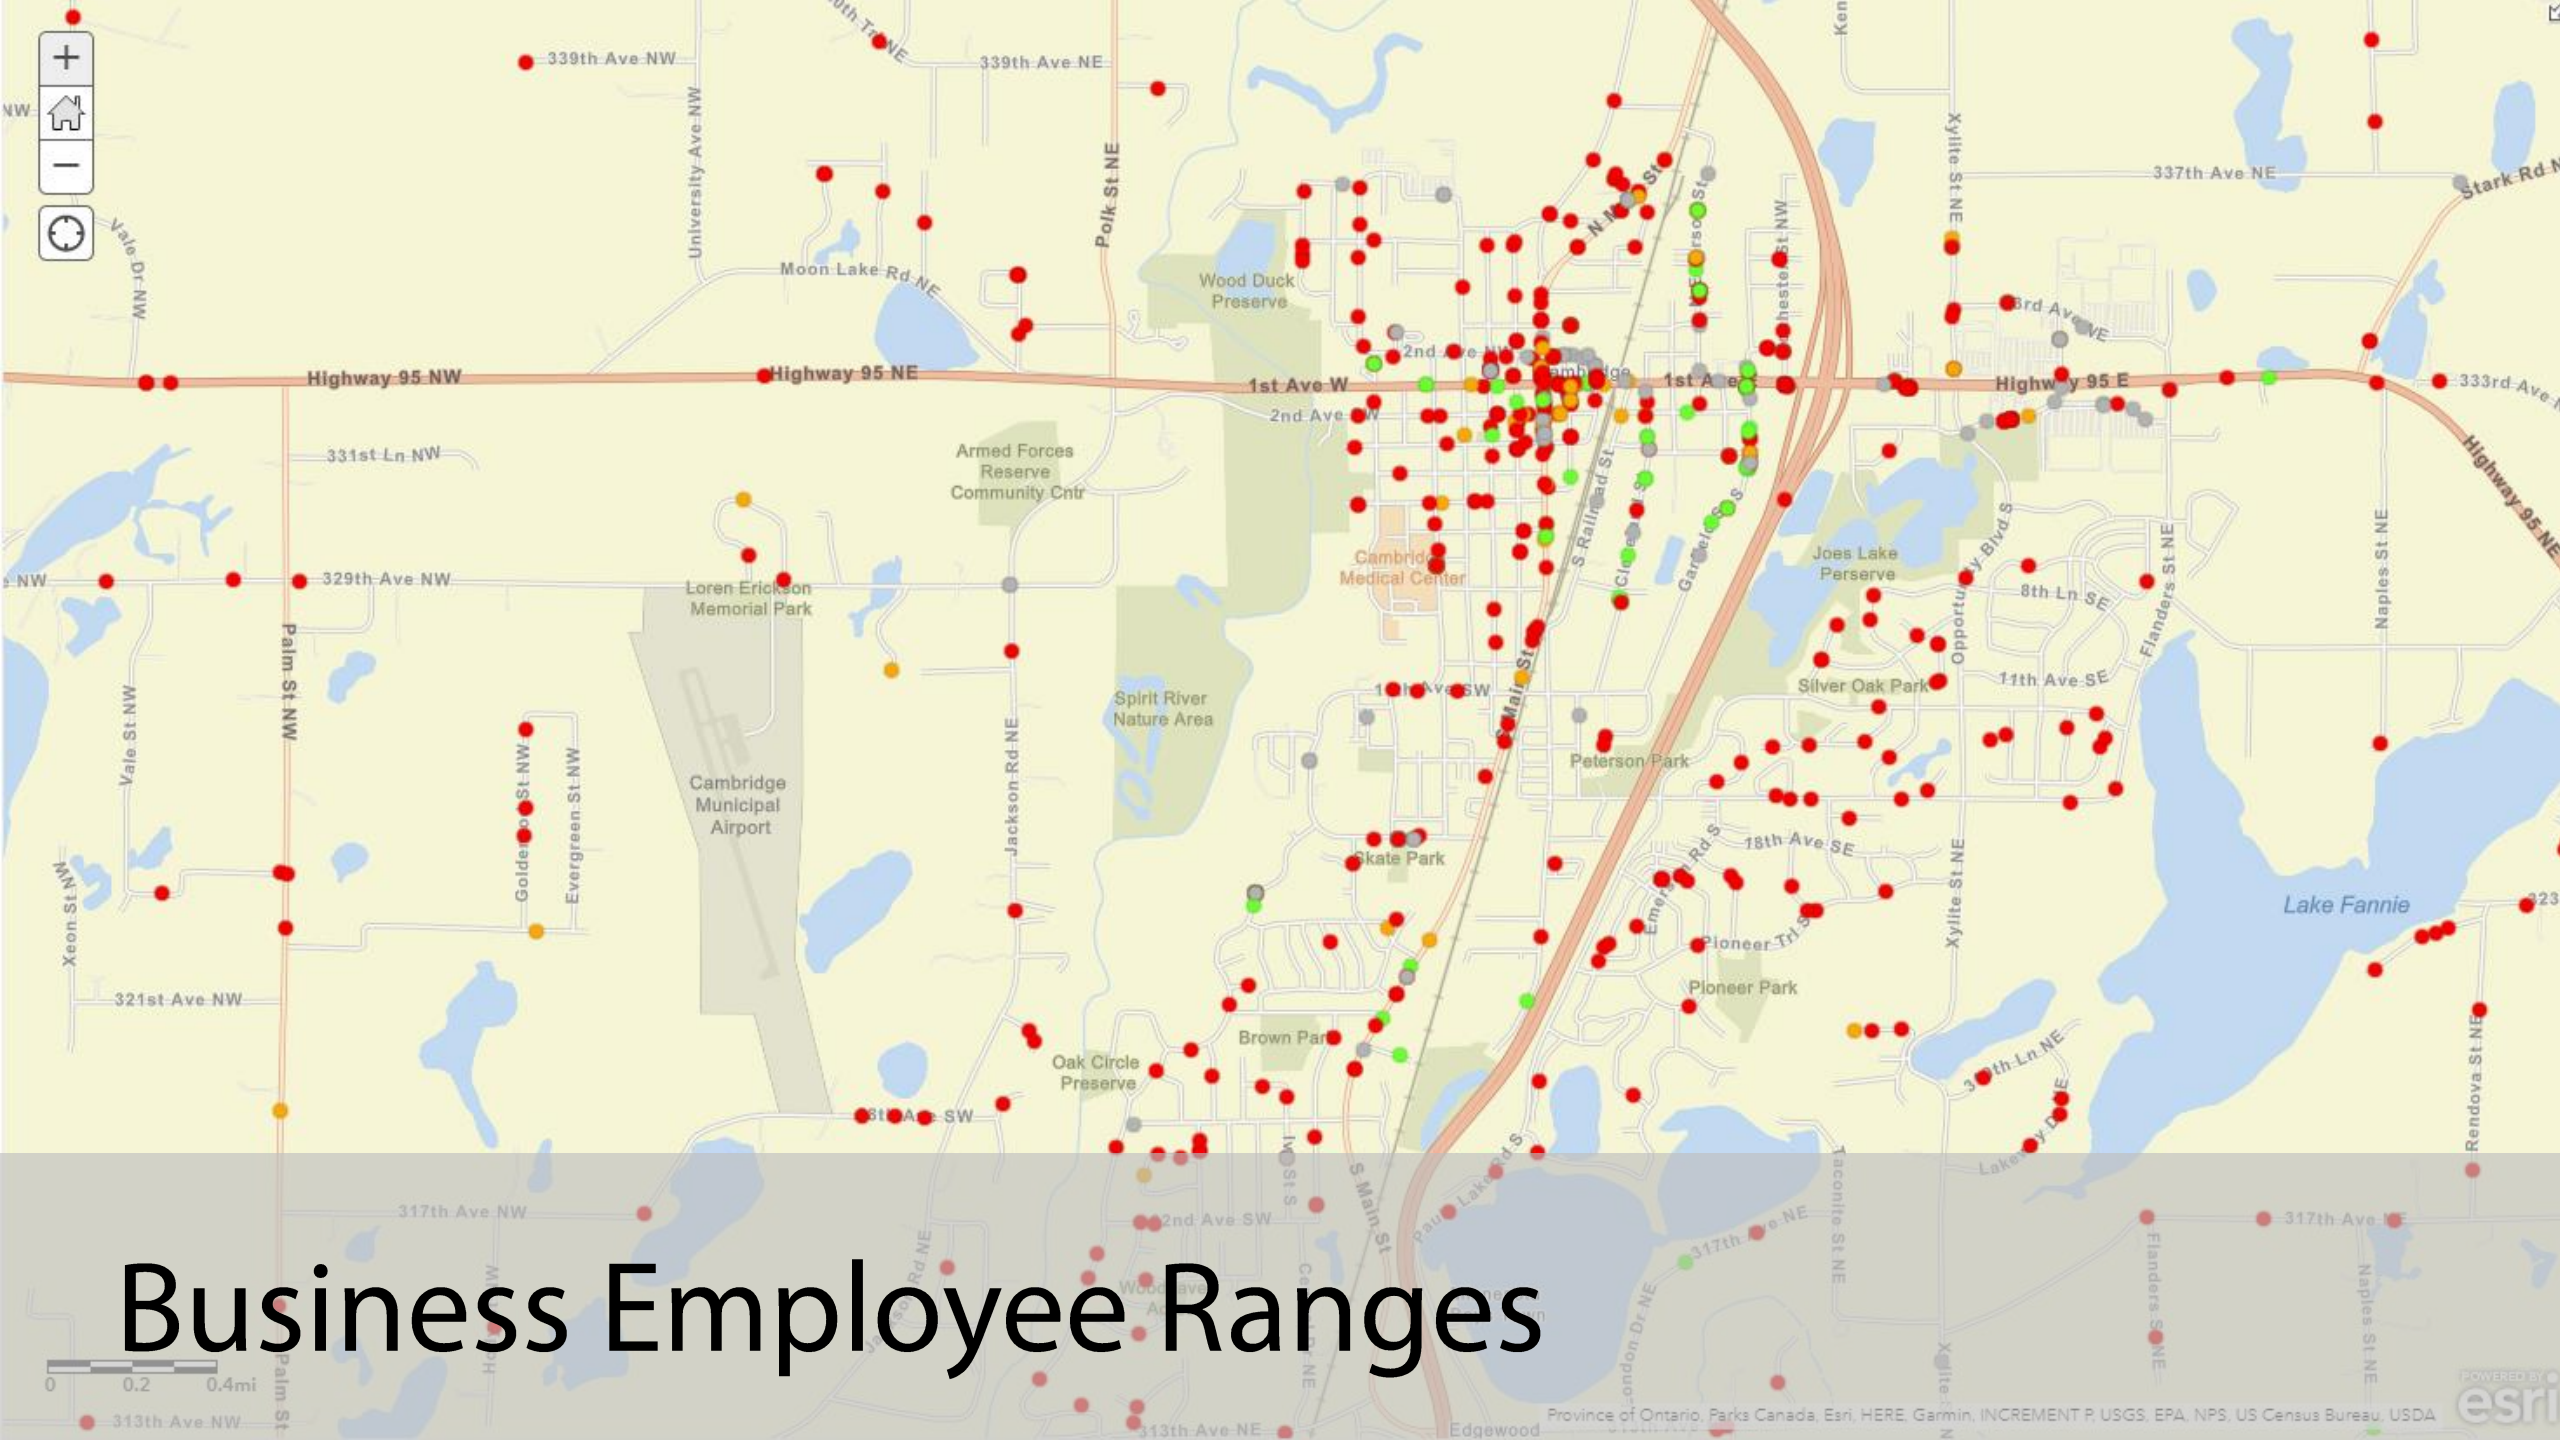

Last update: a few seconds ago

Combine the data for partners

Find address or place

+

Home

Refresh

Layers

Measure

Search

Fullscreen

Find address or place

Home, Layers, Full Screen, Search, Measure

Business Employee Ranges

Business Sales Ranges

Find address or place

2mi

Find address or place

Map navigation icons: Home, Full Screen, Measure, Search, Layers, Refresh

Find address or place

Map navigation controls: Home, Refresh, Full Screen, Measure, Search, Layers

Find address or place

Map navigation controls: Home, Full Screen, Measure, Search, Layers, Refresh, and a search icon.

Find address or place

+ -

Home

Layers

Measure

Search

Fullscreen