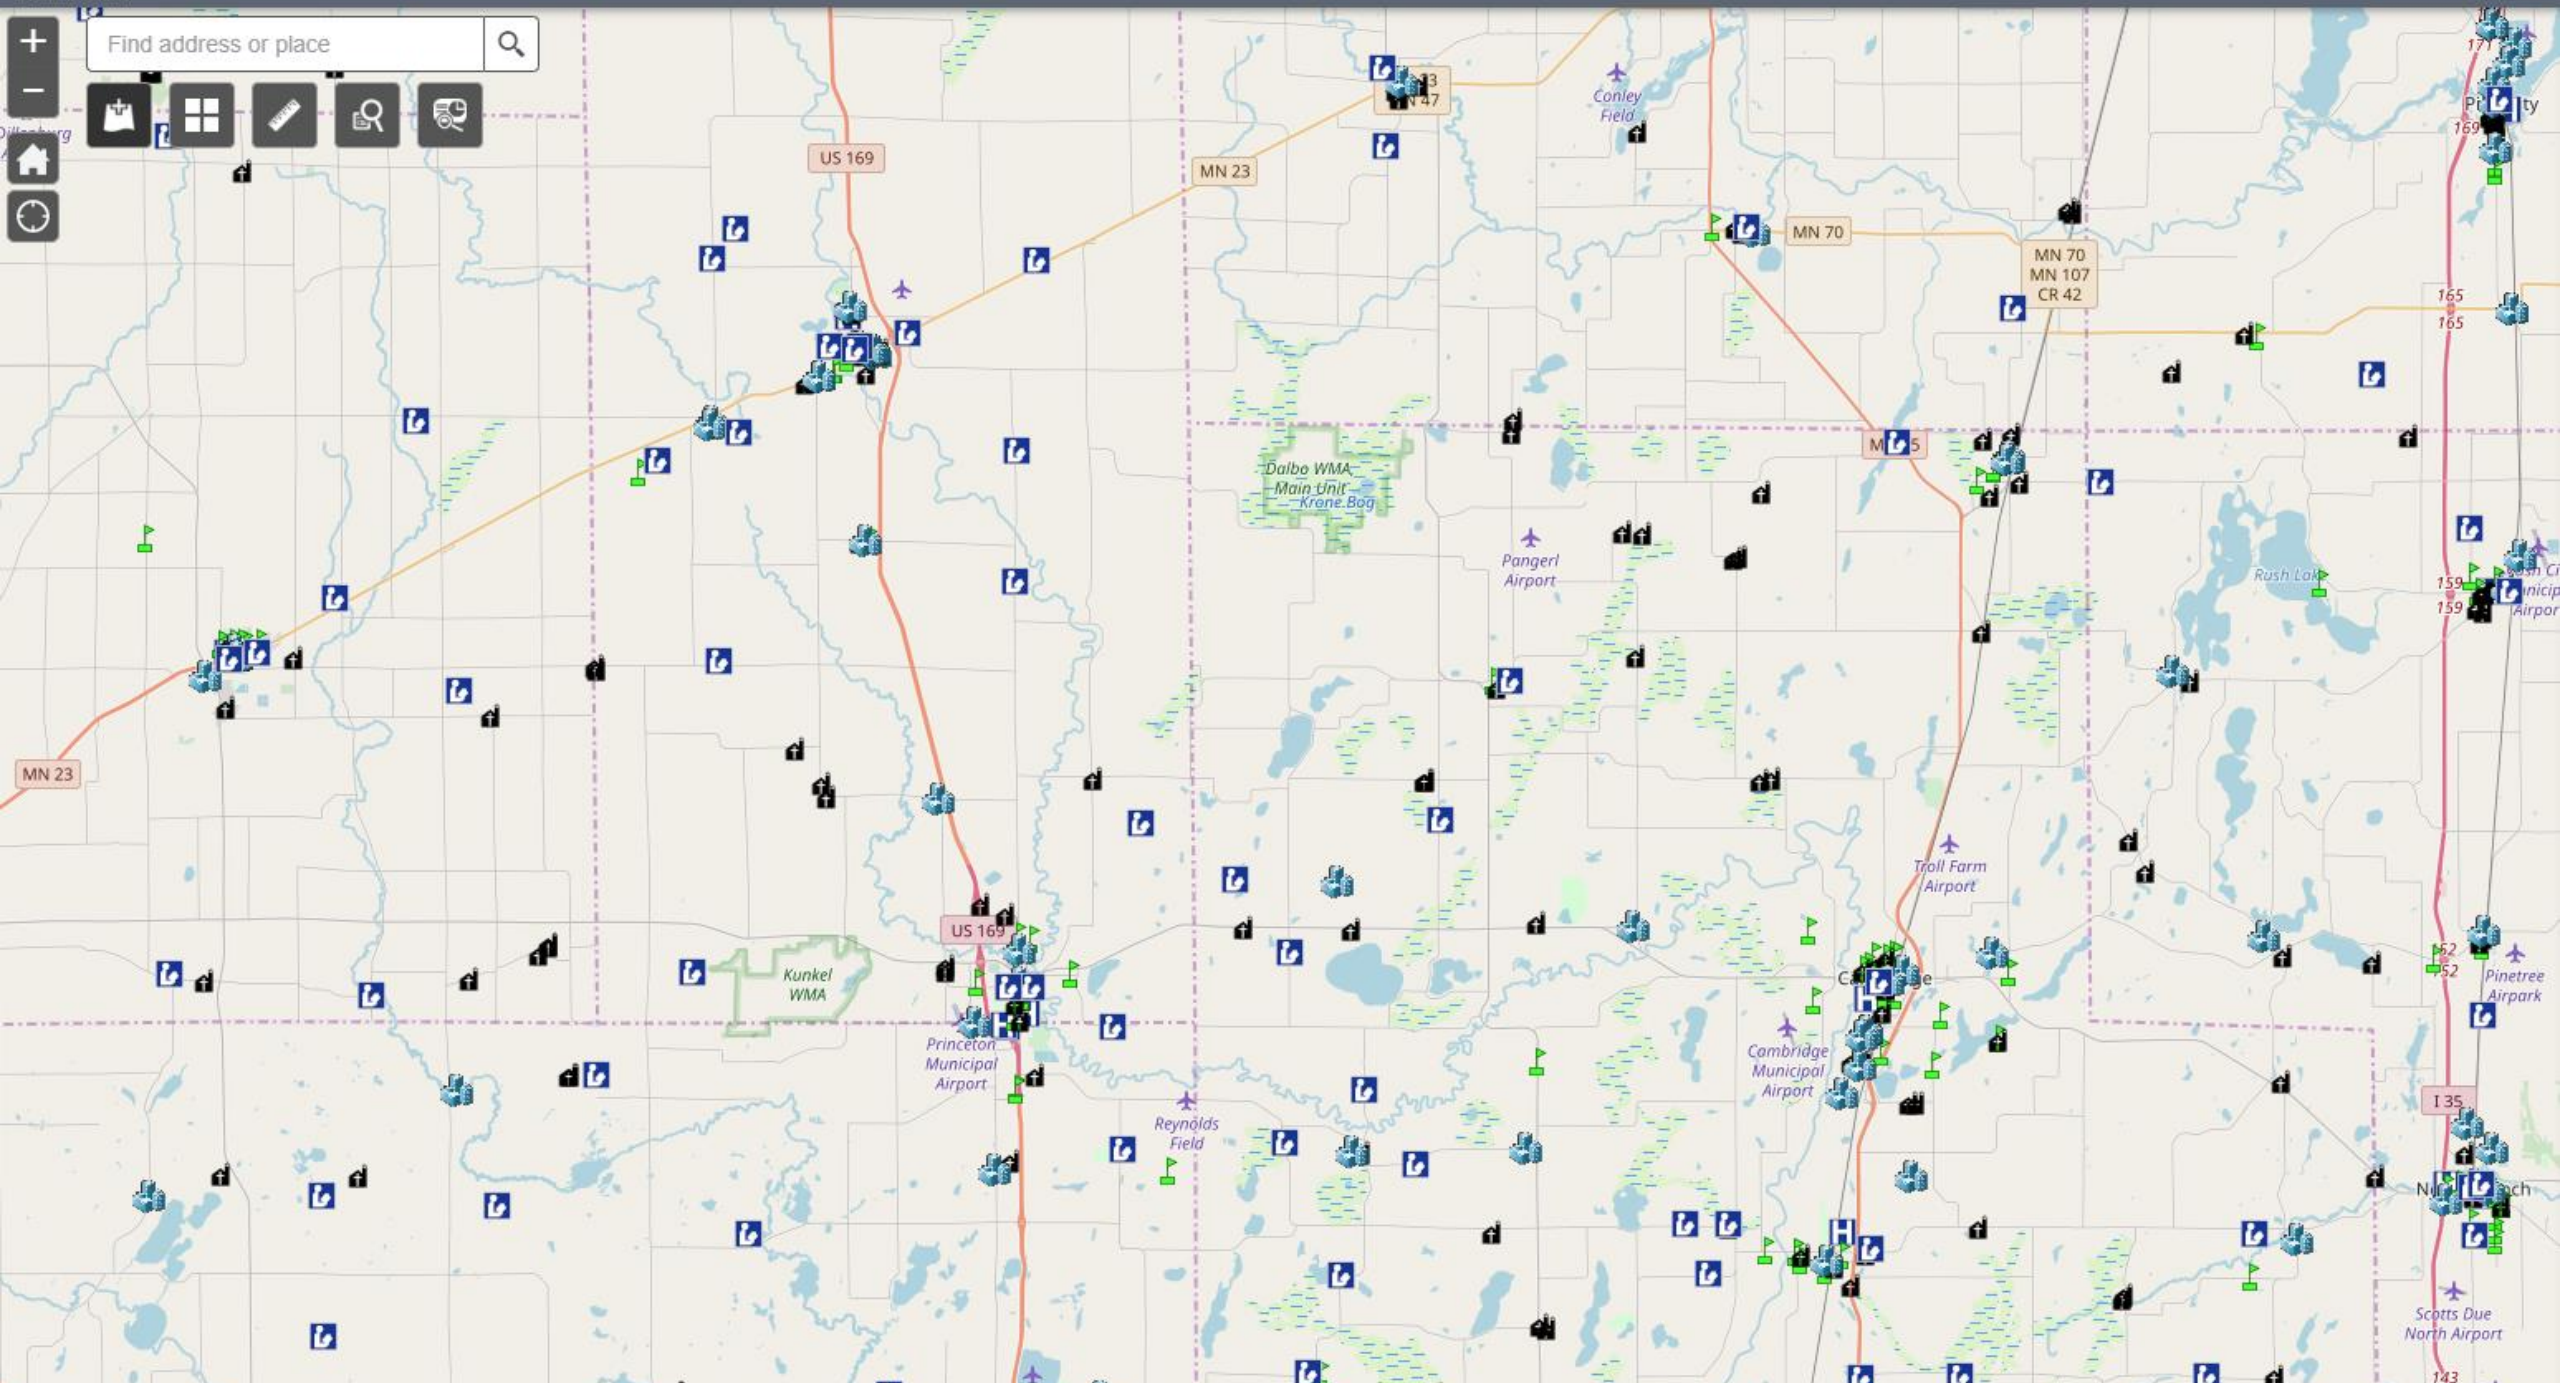

Find address or place

Map navigation icons: Home, Full Screen, Measure, Search, Layers, Refresh

Find address or place

Map navigation controls: Home, Refresh, Full Screen, Measure, Search, Layers

Find address or place

Map navigation controls: Home, Full Screen, Measure, Search, Layers, Refresh, and a search icon.

Find address or place

+ -

Home

Layers

Measure

Search

Fullscreen

Find address or place

Map navigation controls: Home, Full Screen, Measure, Search, Layers, Refresh, and a standard zoom (+/-) control.

Find address or place

Find address or place

Map navigation icons: Home, Full Screen, Measure, Search, Layers, Refresh