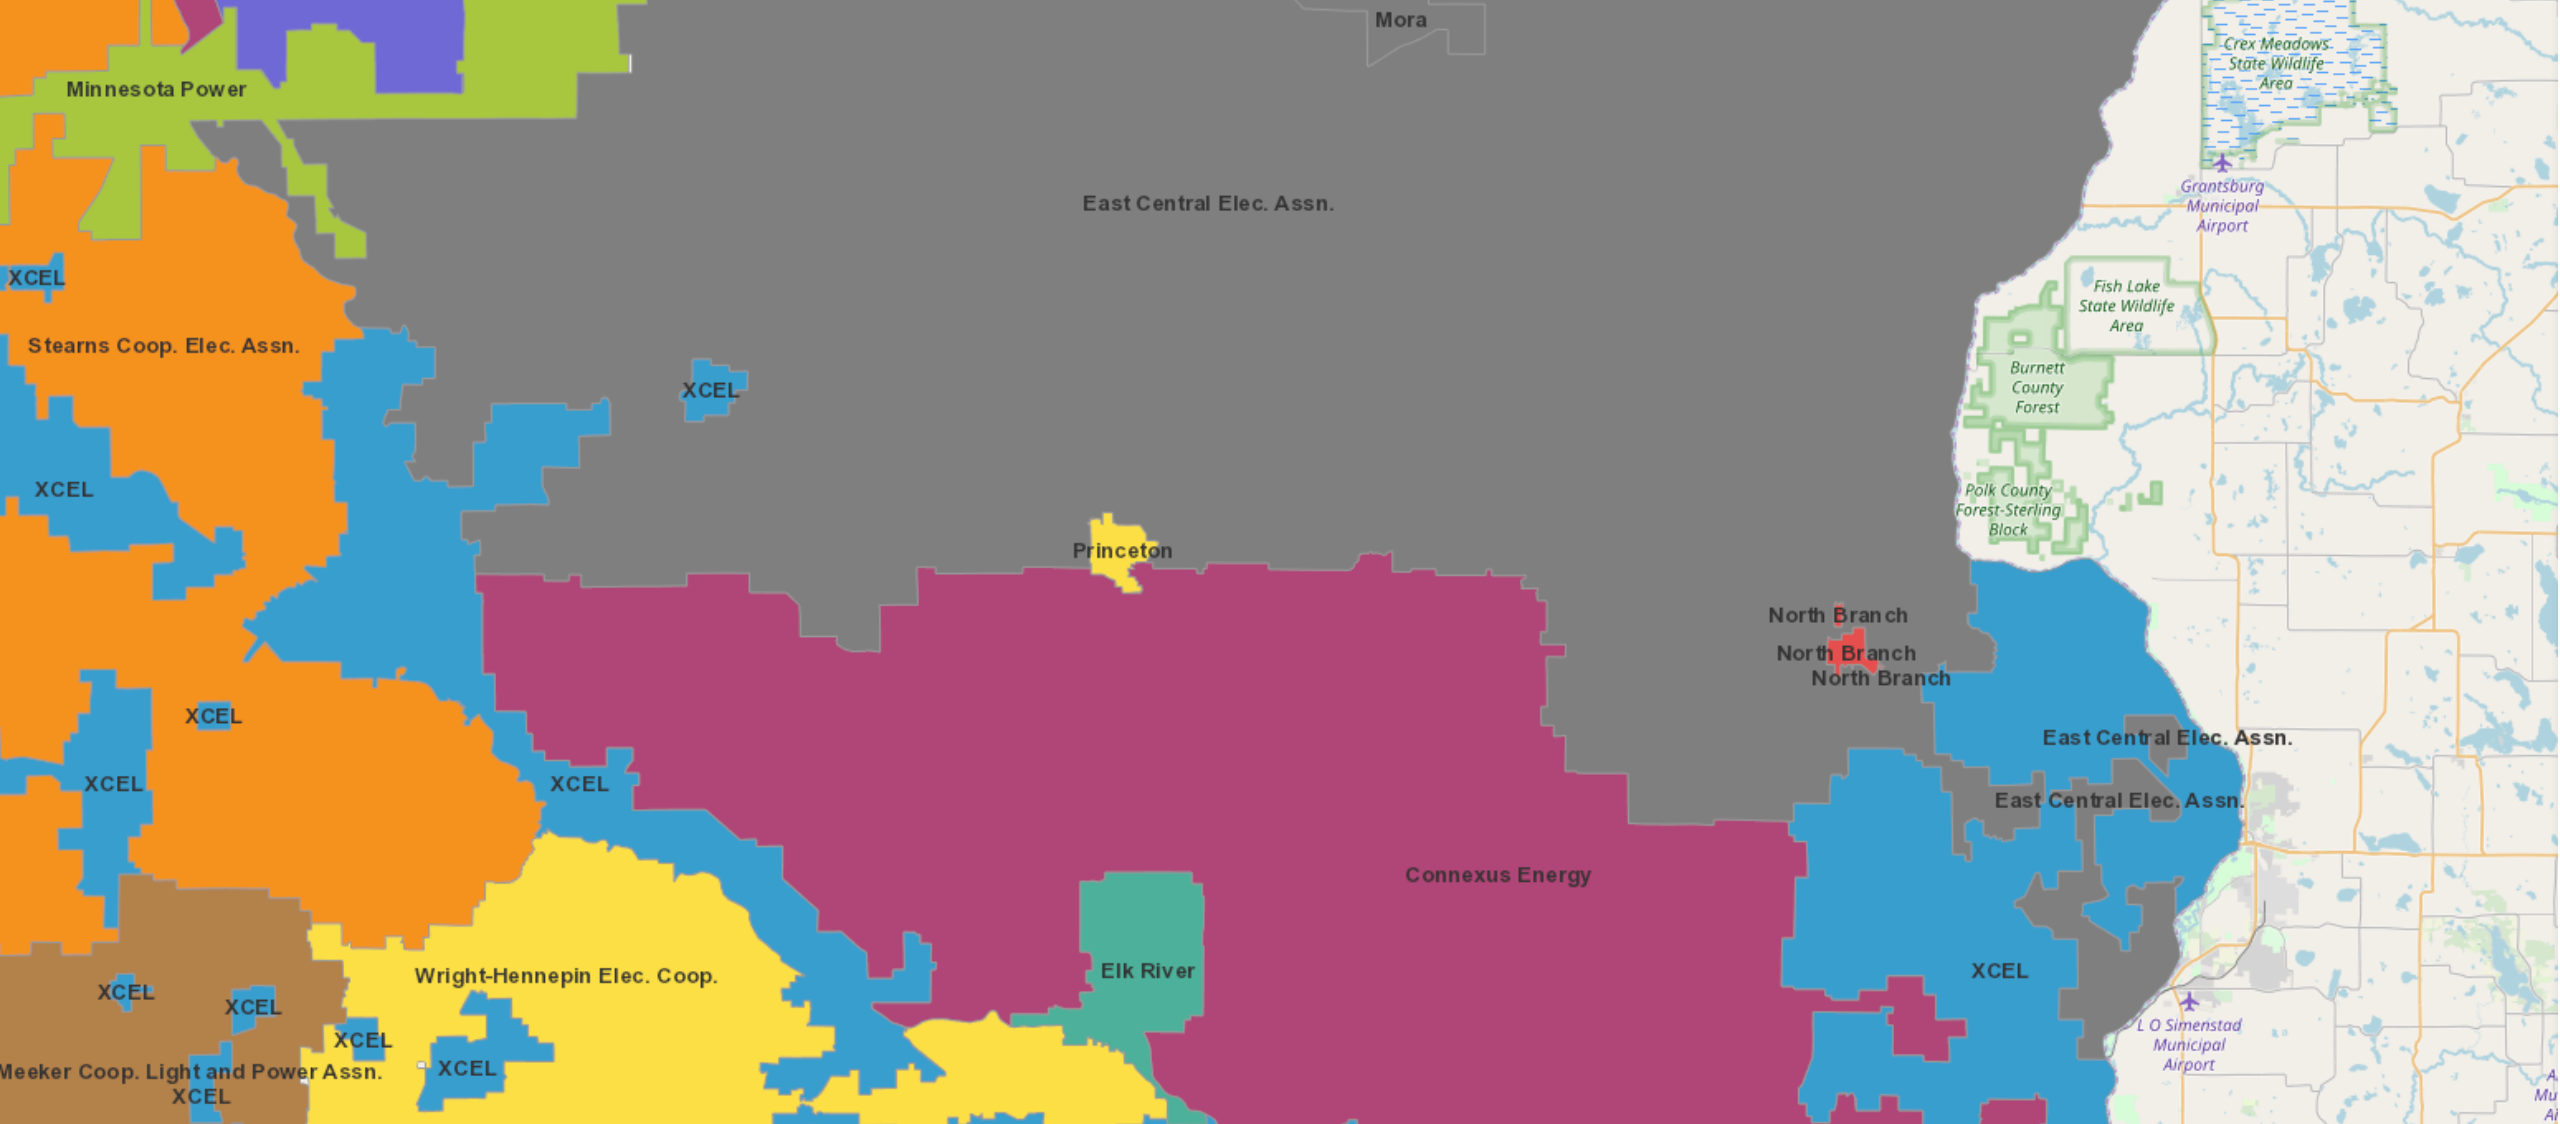

Find address or place

Home, Layers, Full Screen, Search, Measure