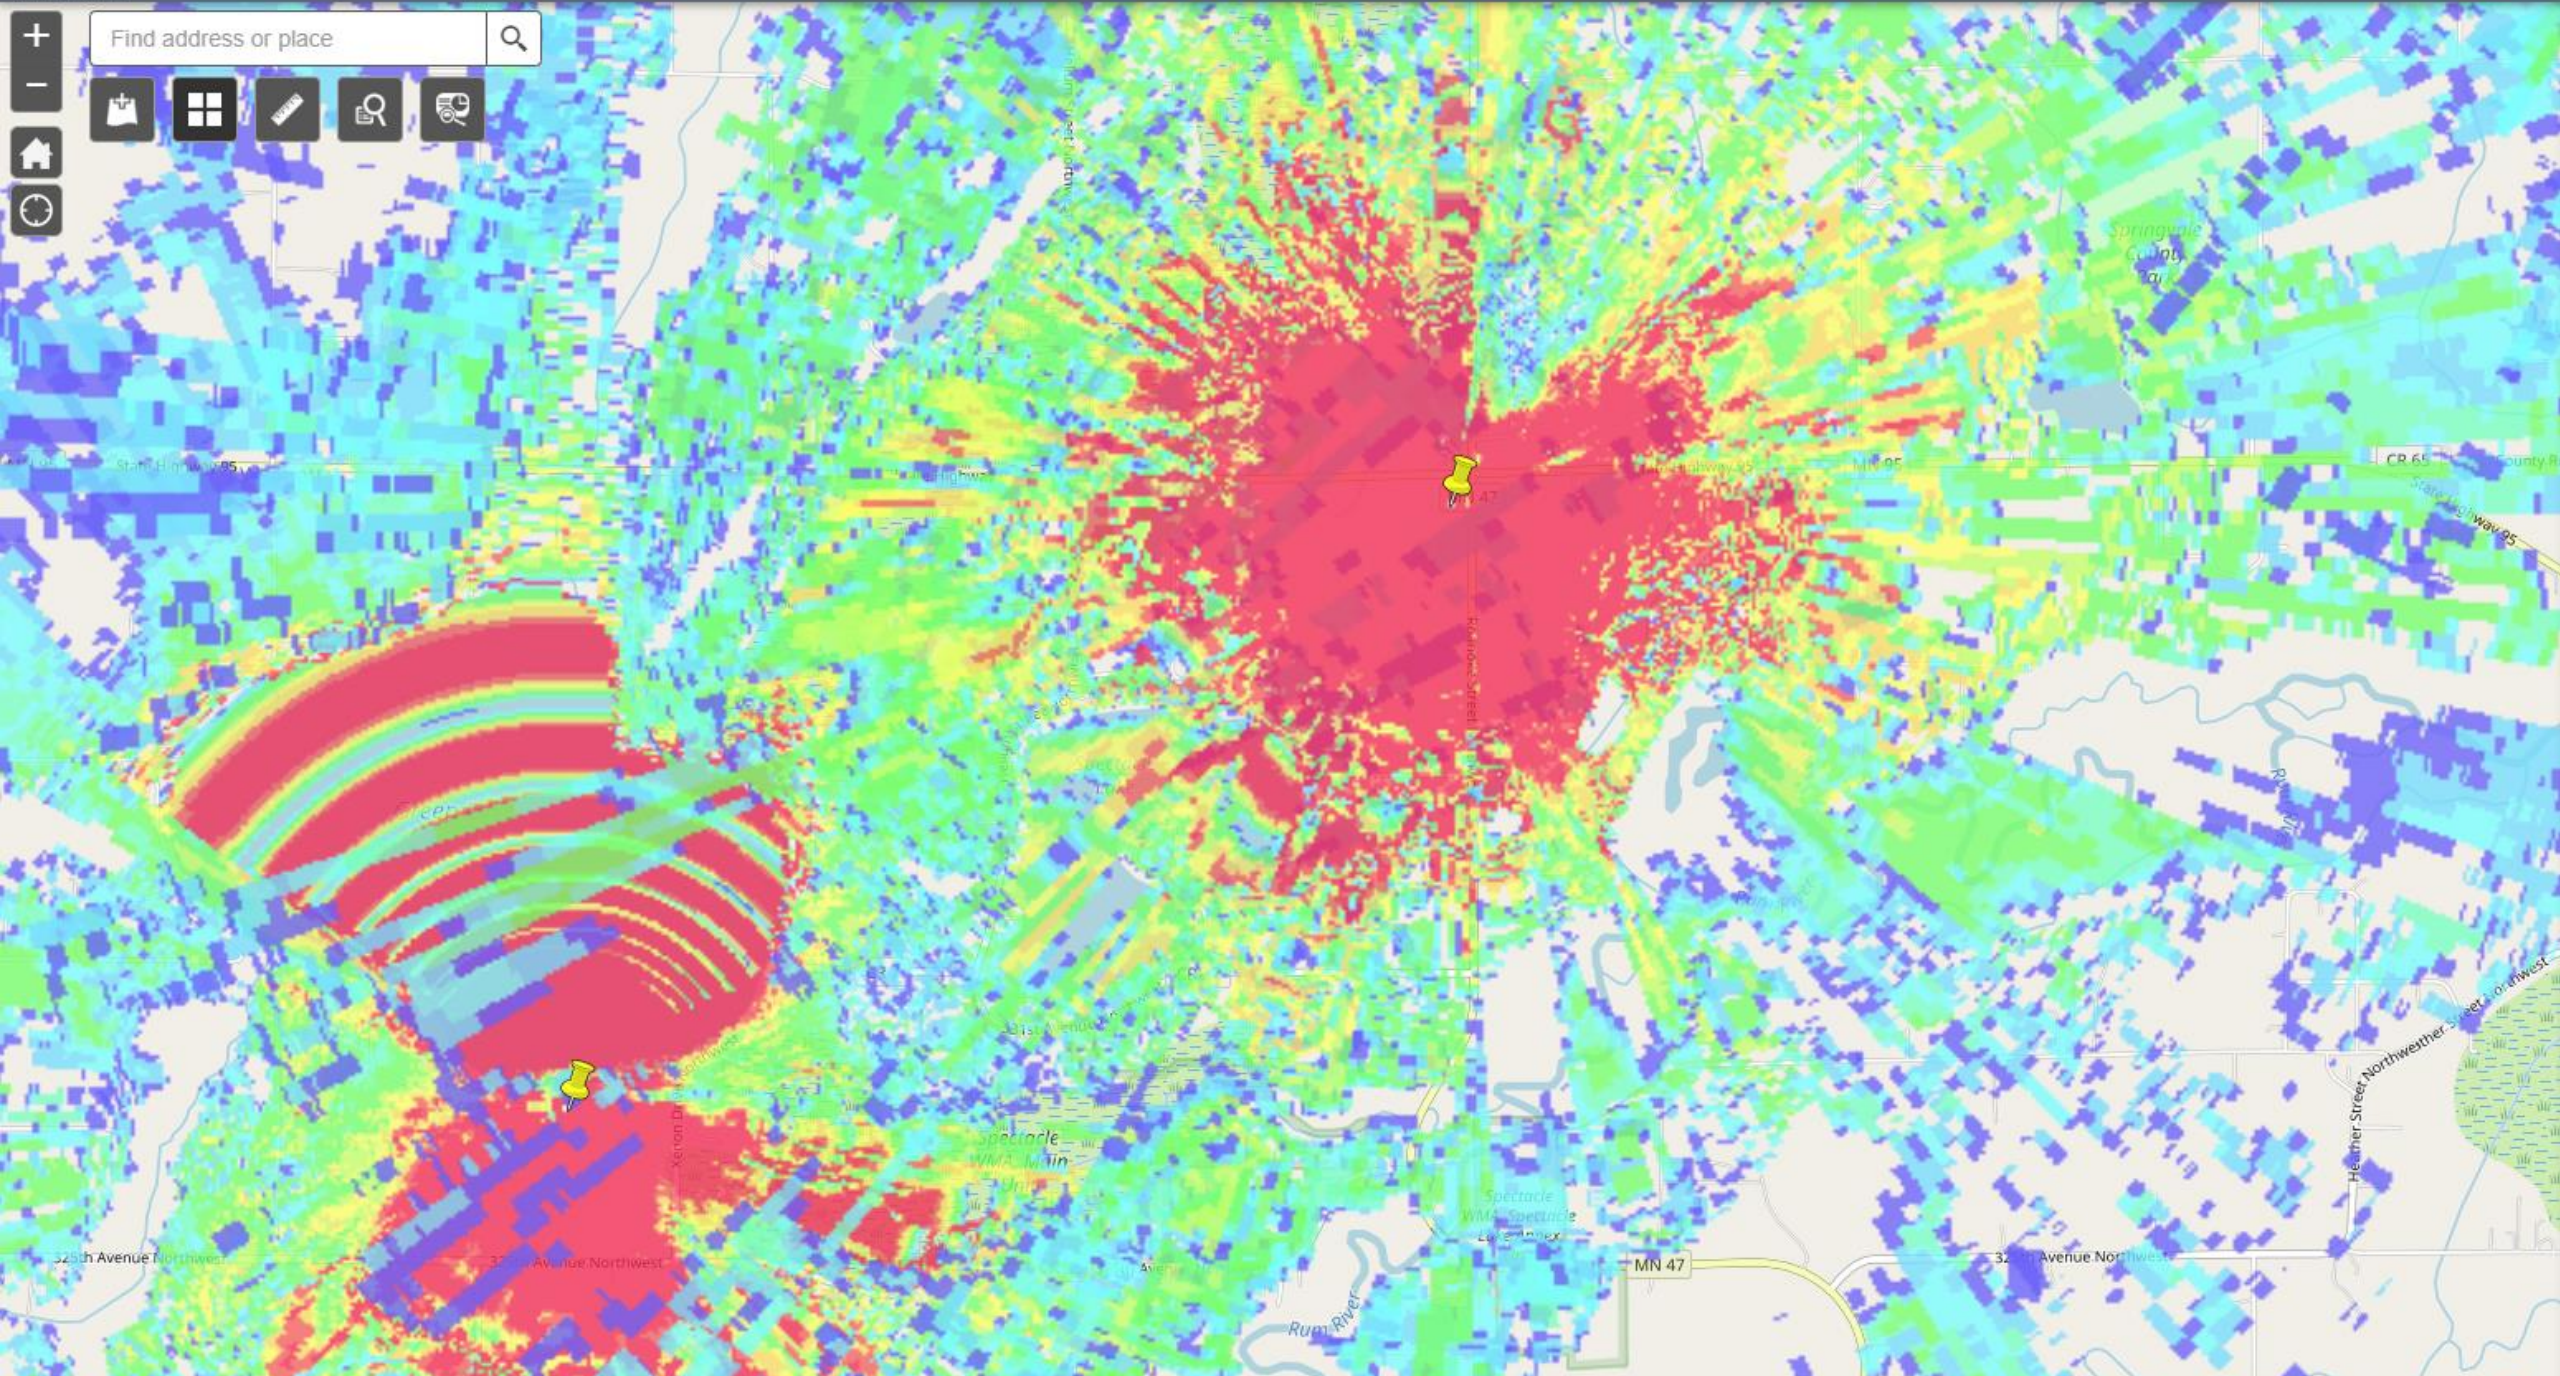

Find address or place

Map navigation controls: Home, Full Screen, Measure, Search, Layers, Refresh, and a standard zoom (+/-) control.