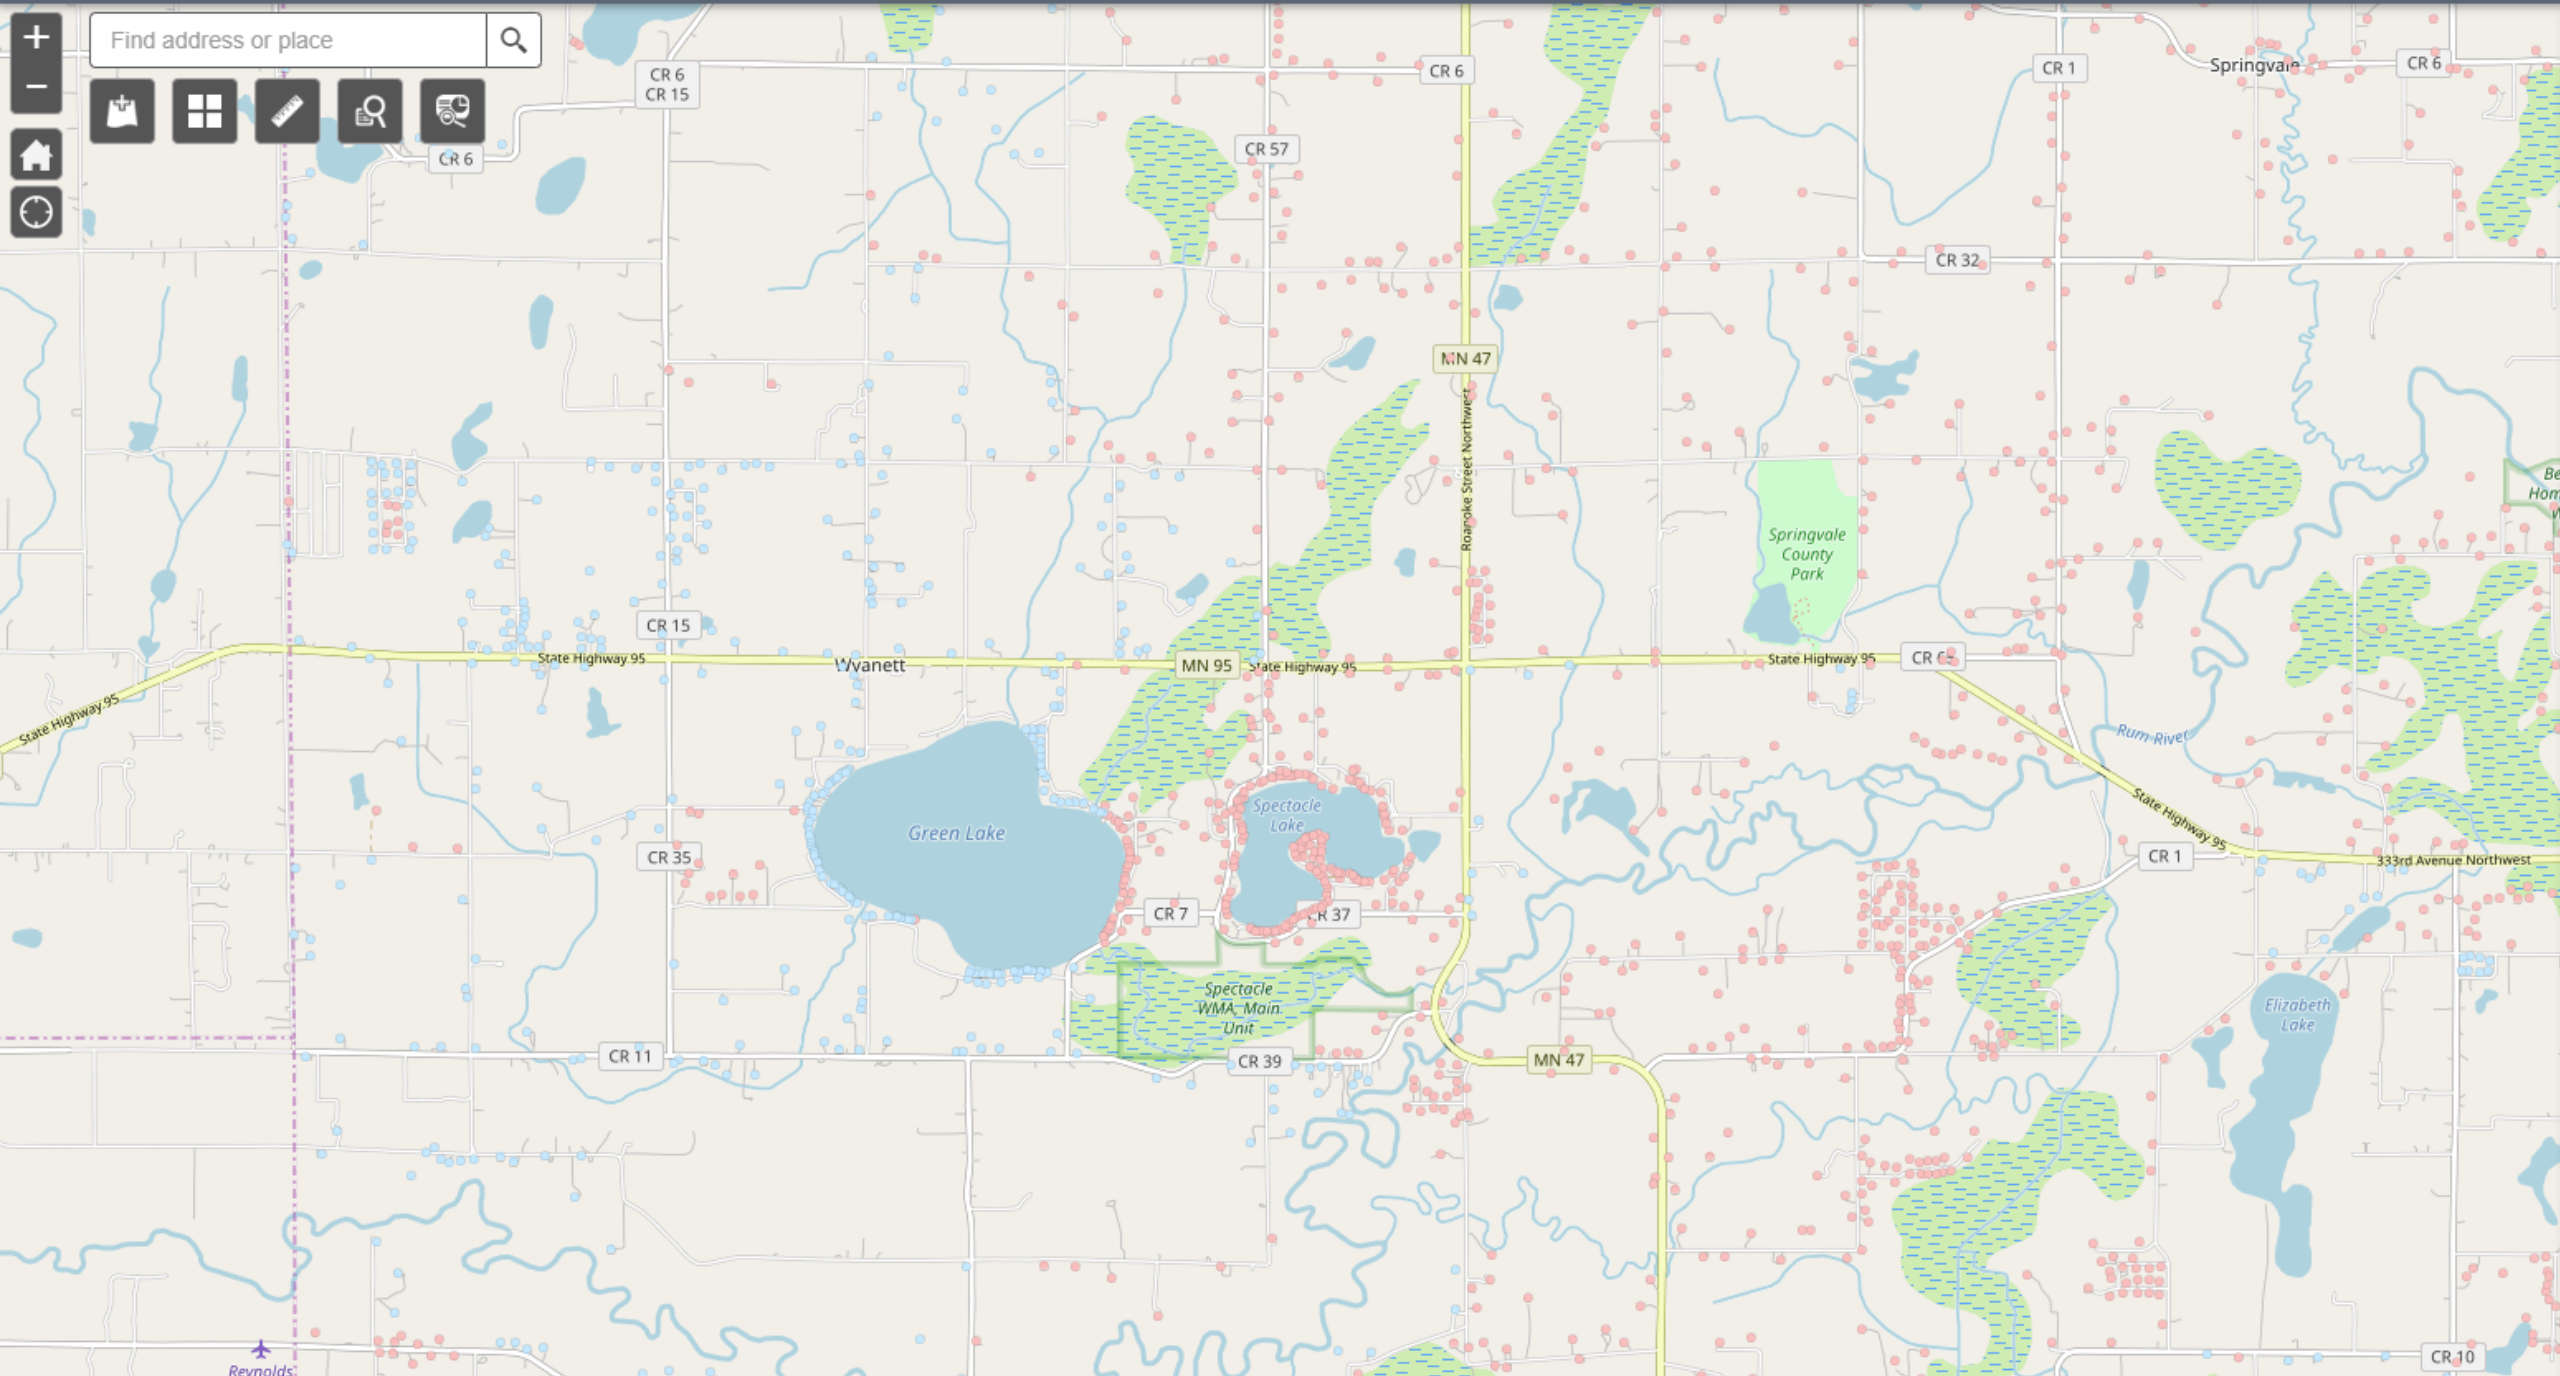

Last update: a few seconds ago

Combine the data for partners

Find address or place

+

Home

Refresh

Layers

Measure

Search

Fullscreen

Find address or place

Home, Layers, Full Screen, Search, Measure

Business Employee Ranges

Business Sales Ranges

Find address or place

2mi

Find address or place

Map navigation icons: Home, Full Screen, Measure, Search, Layers, Refresh

Find address or place

Map navigation controls: Home, Refresh, Full Screen, Measure, Search, Layers

Find address or place

Map navigation controls: Home, Full Screen, Measure, Search, Layers, Refresh, and a search icon.

Find address or place

+ -

Home

Layers

Measure

Search

Fullscreen