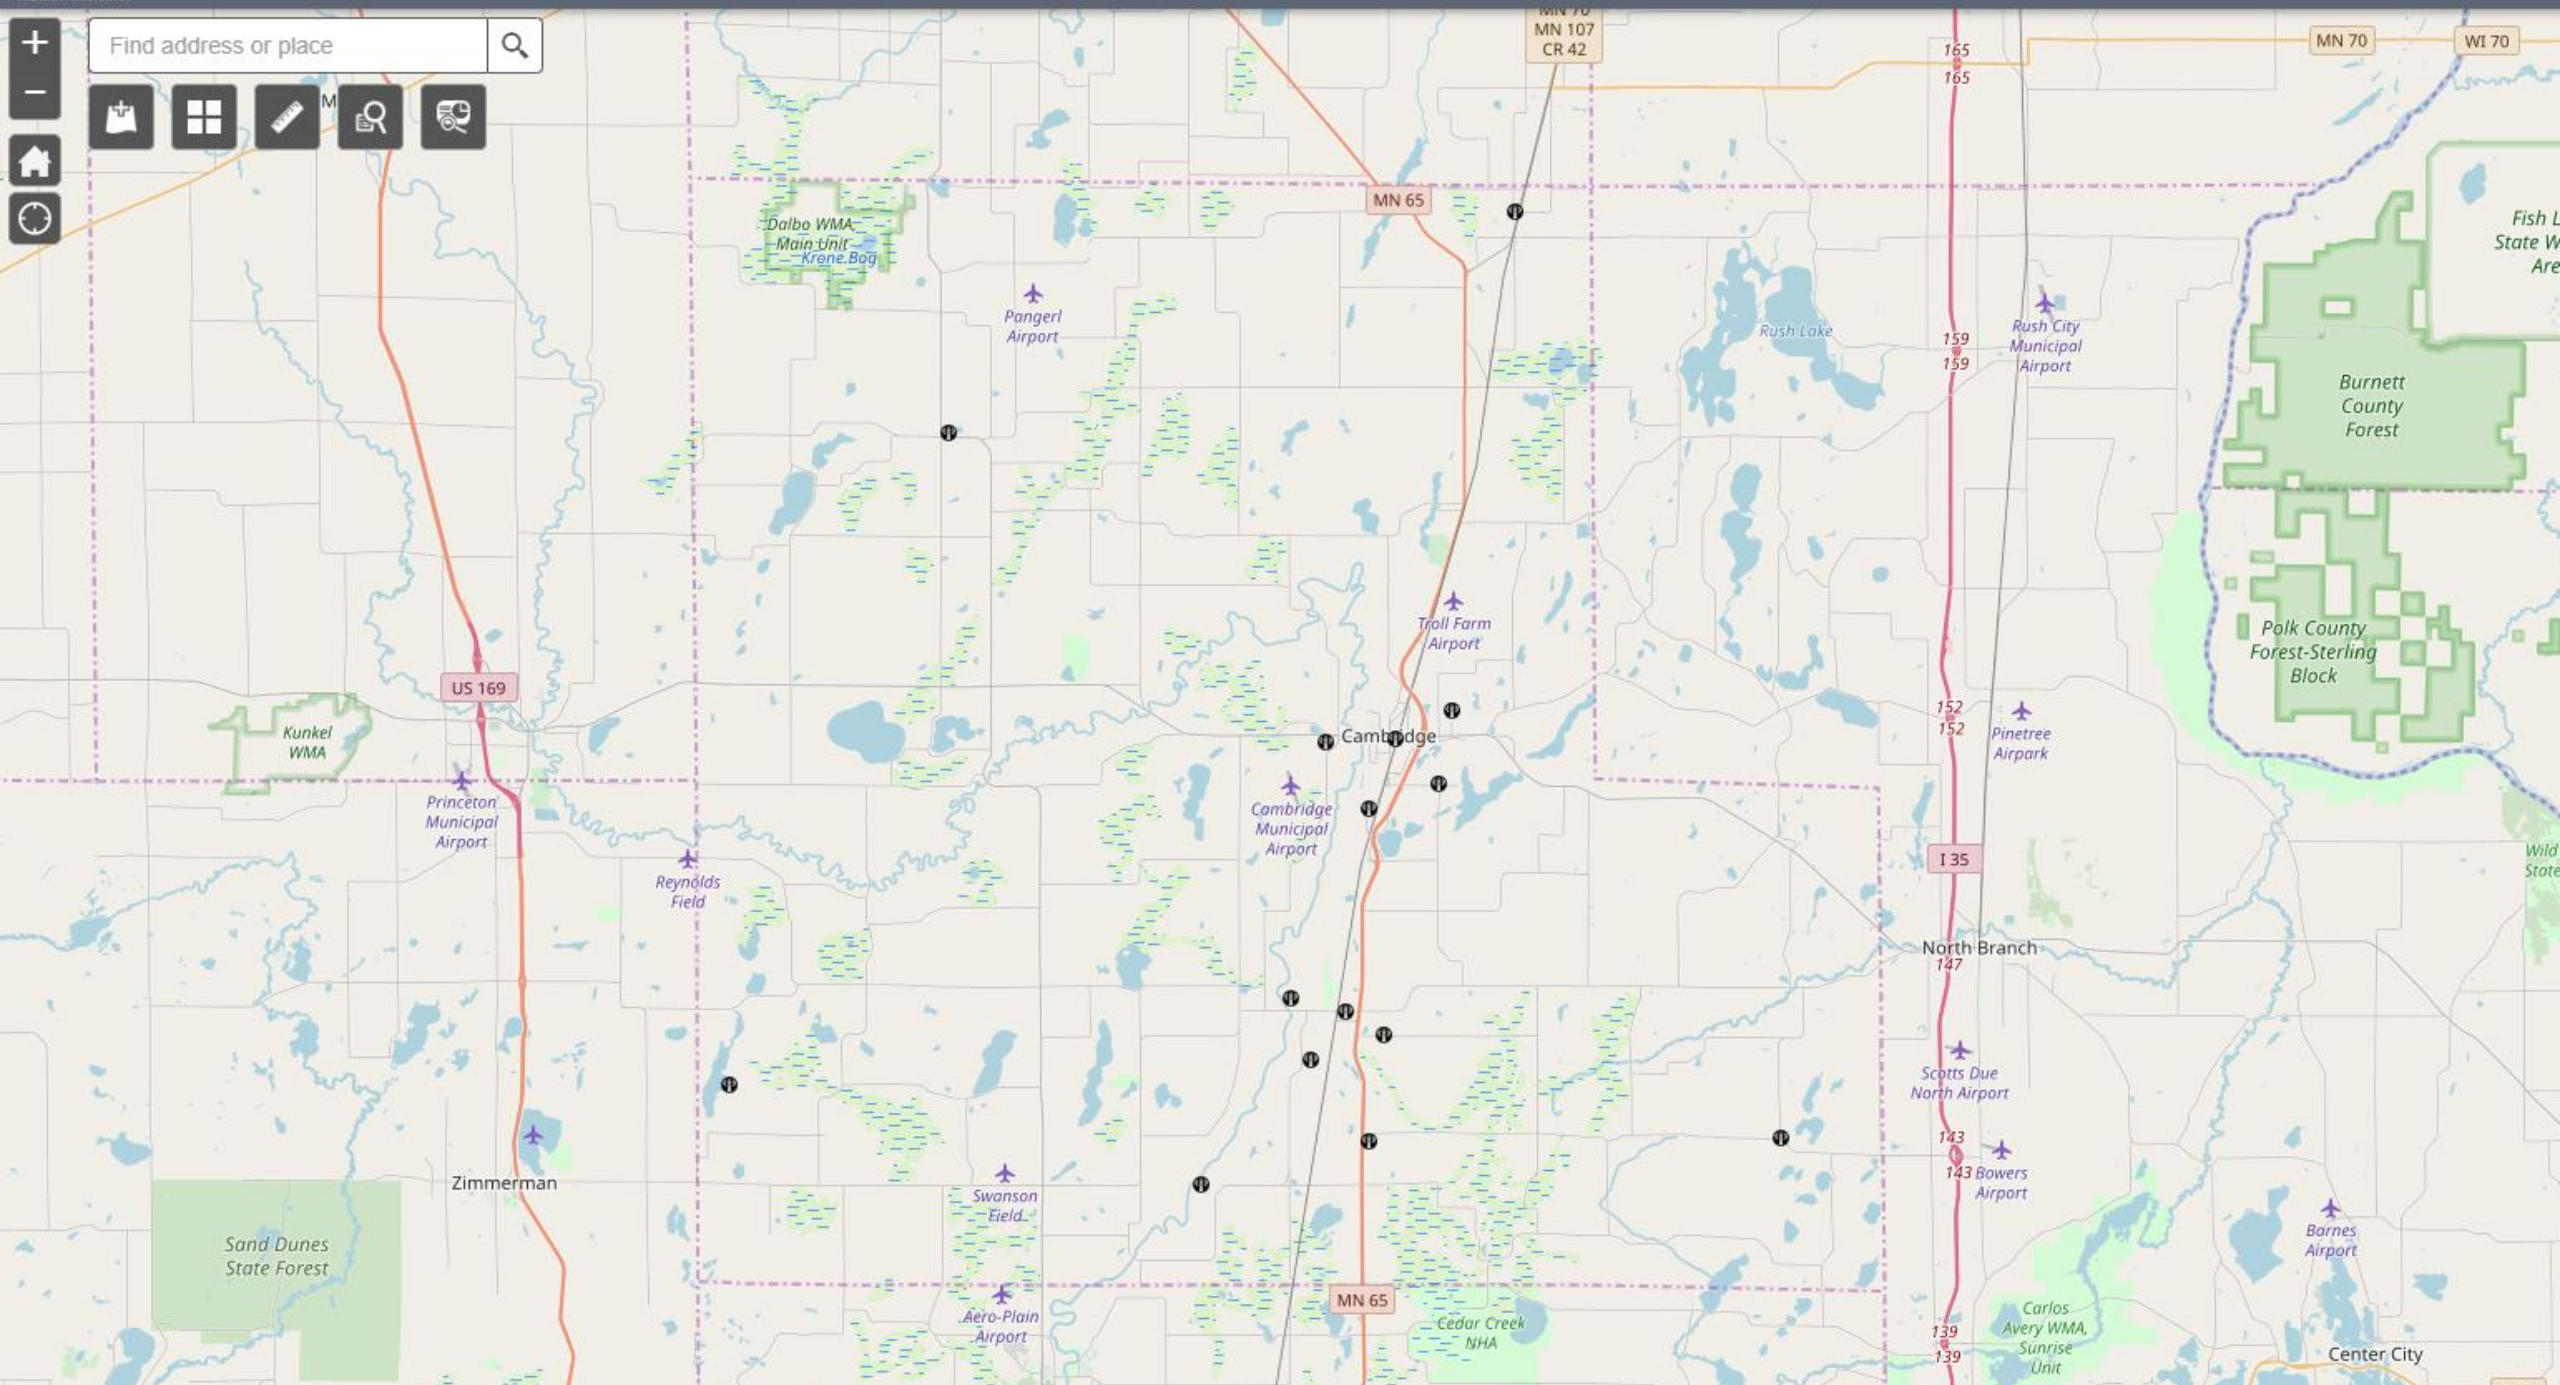

Find address or place

Map navigation icons: Home, Full Screen, Measure, Search, Layers, Refresh

Find address or place

Map navigation controls: Home, Refresh, Full Screen, Measure, Search, Layers

Find address or place

Map navigation controls: Home, Full Screen, Measure, Search, Layers, Refresh, and a search icon.

Find address or place

+ -

Home

Layers

Measure

Search

Fullscreen

Find address or place

Map navigation controls: Home, Full Screen, Measure, Search, Layers, Refresh, and a standard zoom (+/-) control.

Find address or place

Find address or place

Map navigation icons: Home, Full Screen, Measure, Search, Layers, Refresh