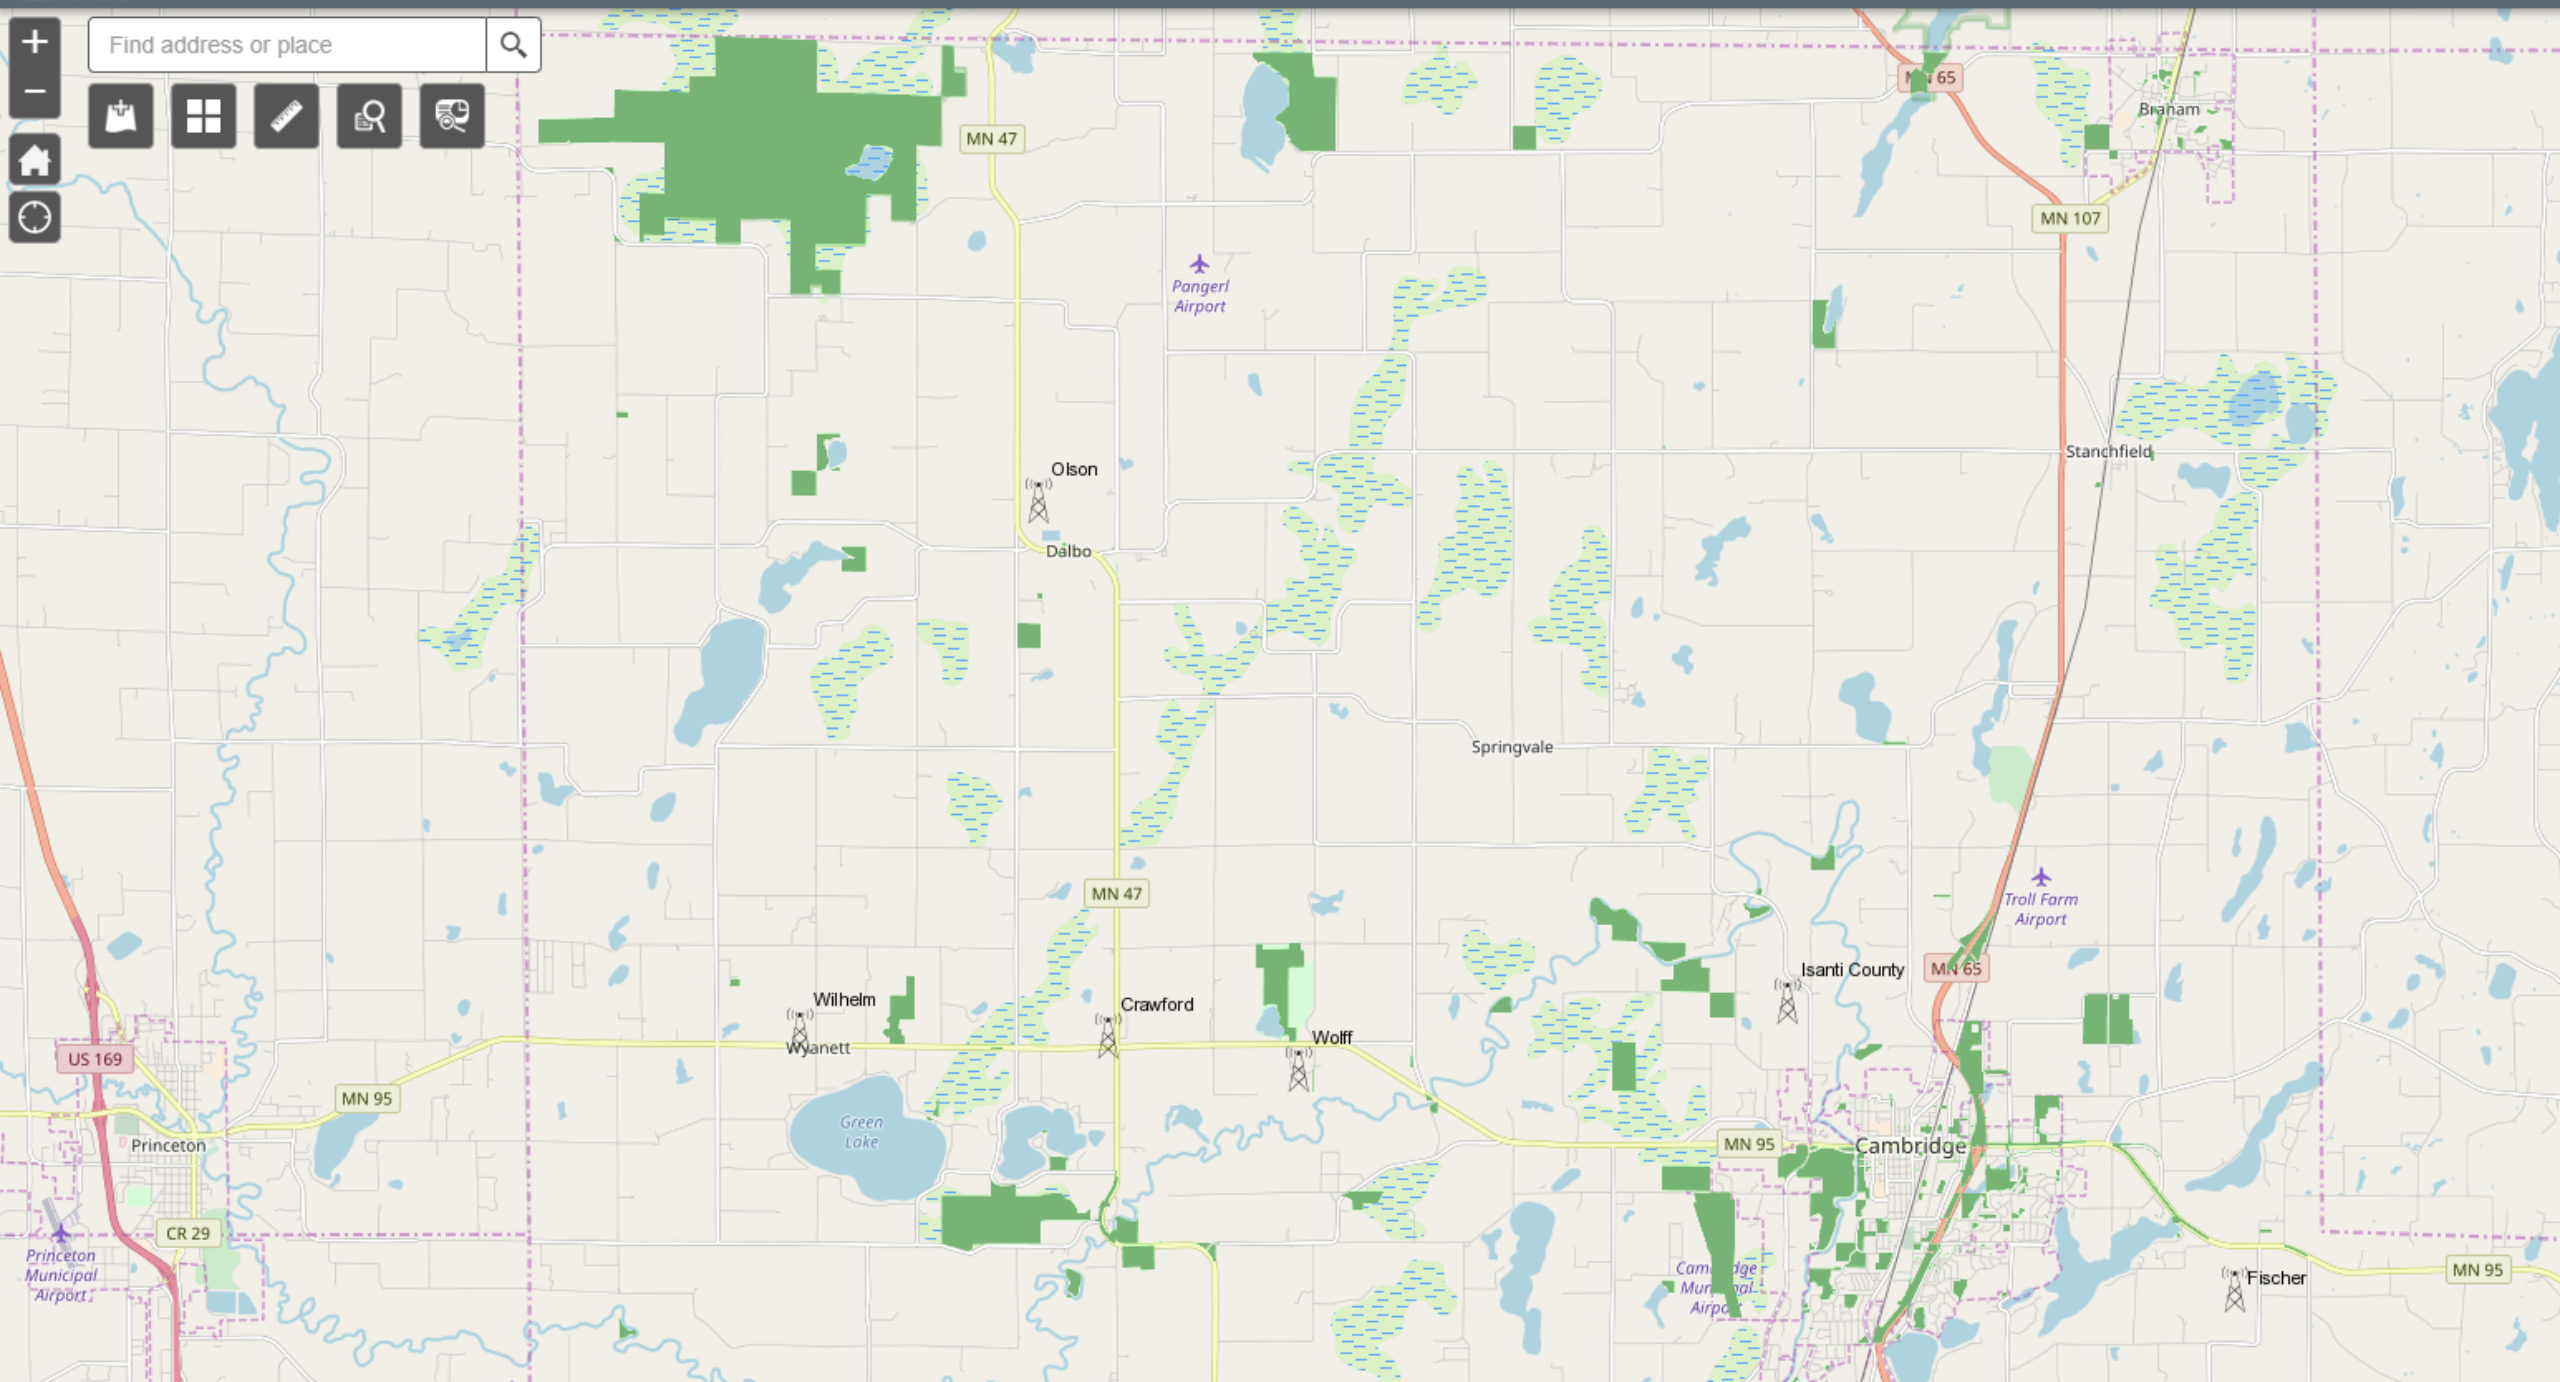

Last update: a few seconds ago

Combine the data for partners

Find address or place

+

Home

Refresh

Layers

Measure

Find address or place

Map navigation icons: Home, Full Screen, Measure, Search, Layers, Refresh

Find address or place

Map navigation controls: Home, Refresh, Full Screen, Measure, Search, Layers

Find address or place

Map navigation controls: Home, Full Screen, Measure, Search, Layers, Refresh, and a search icon.

Find address or place

+ -

Home

Layers

Measure

Search

Fullscreen