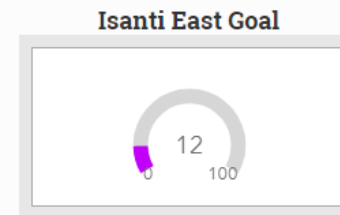

Details
Would you pay \$50/month for the Internet-only portion of your bill for 100Mb speeds?

Comments

First Name

Last Name

Phone Number

© OpenStreetMap contributors Design © Mapbox: Cooperativ... esri

Progress