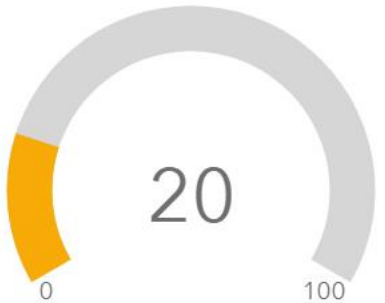

Last update: a few seconds ago