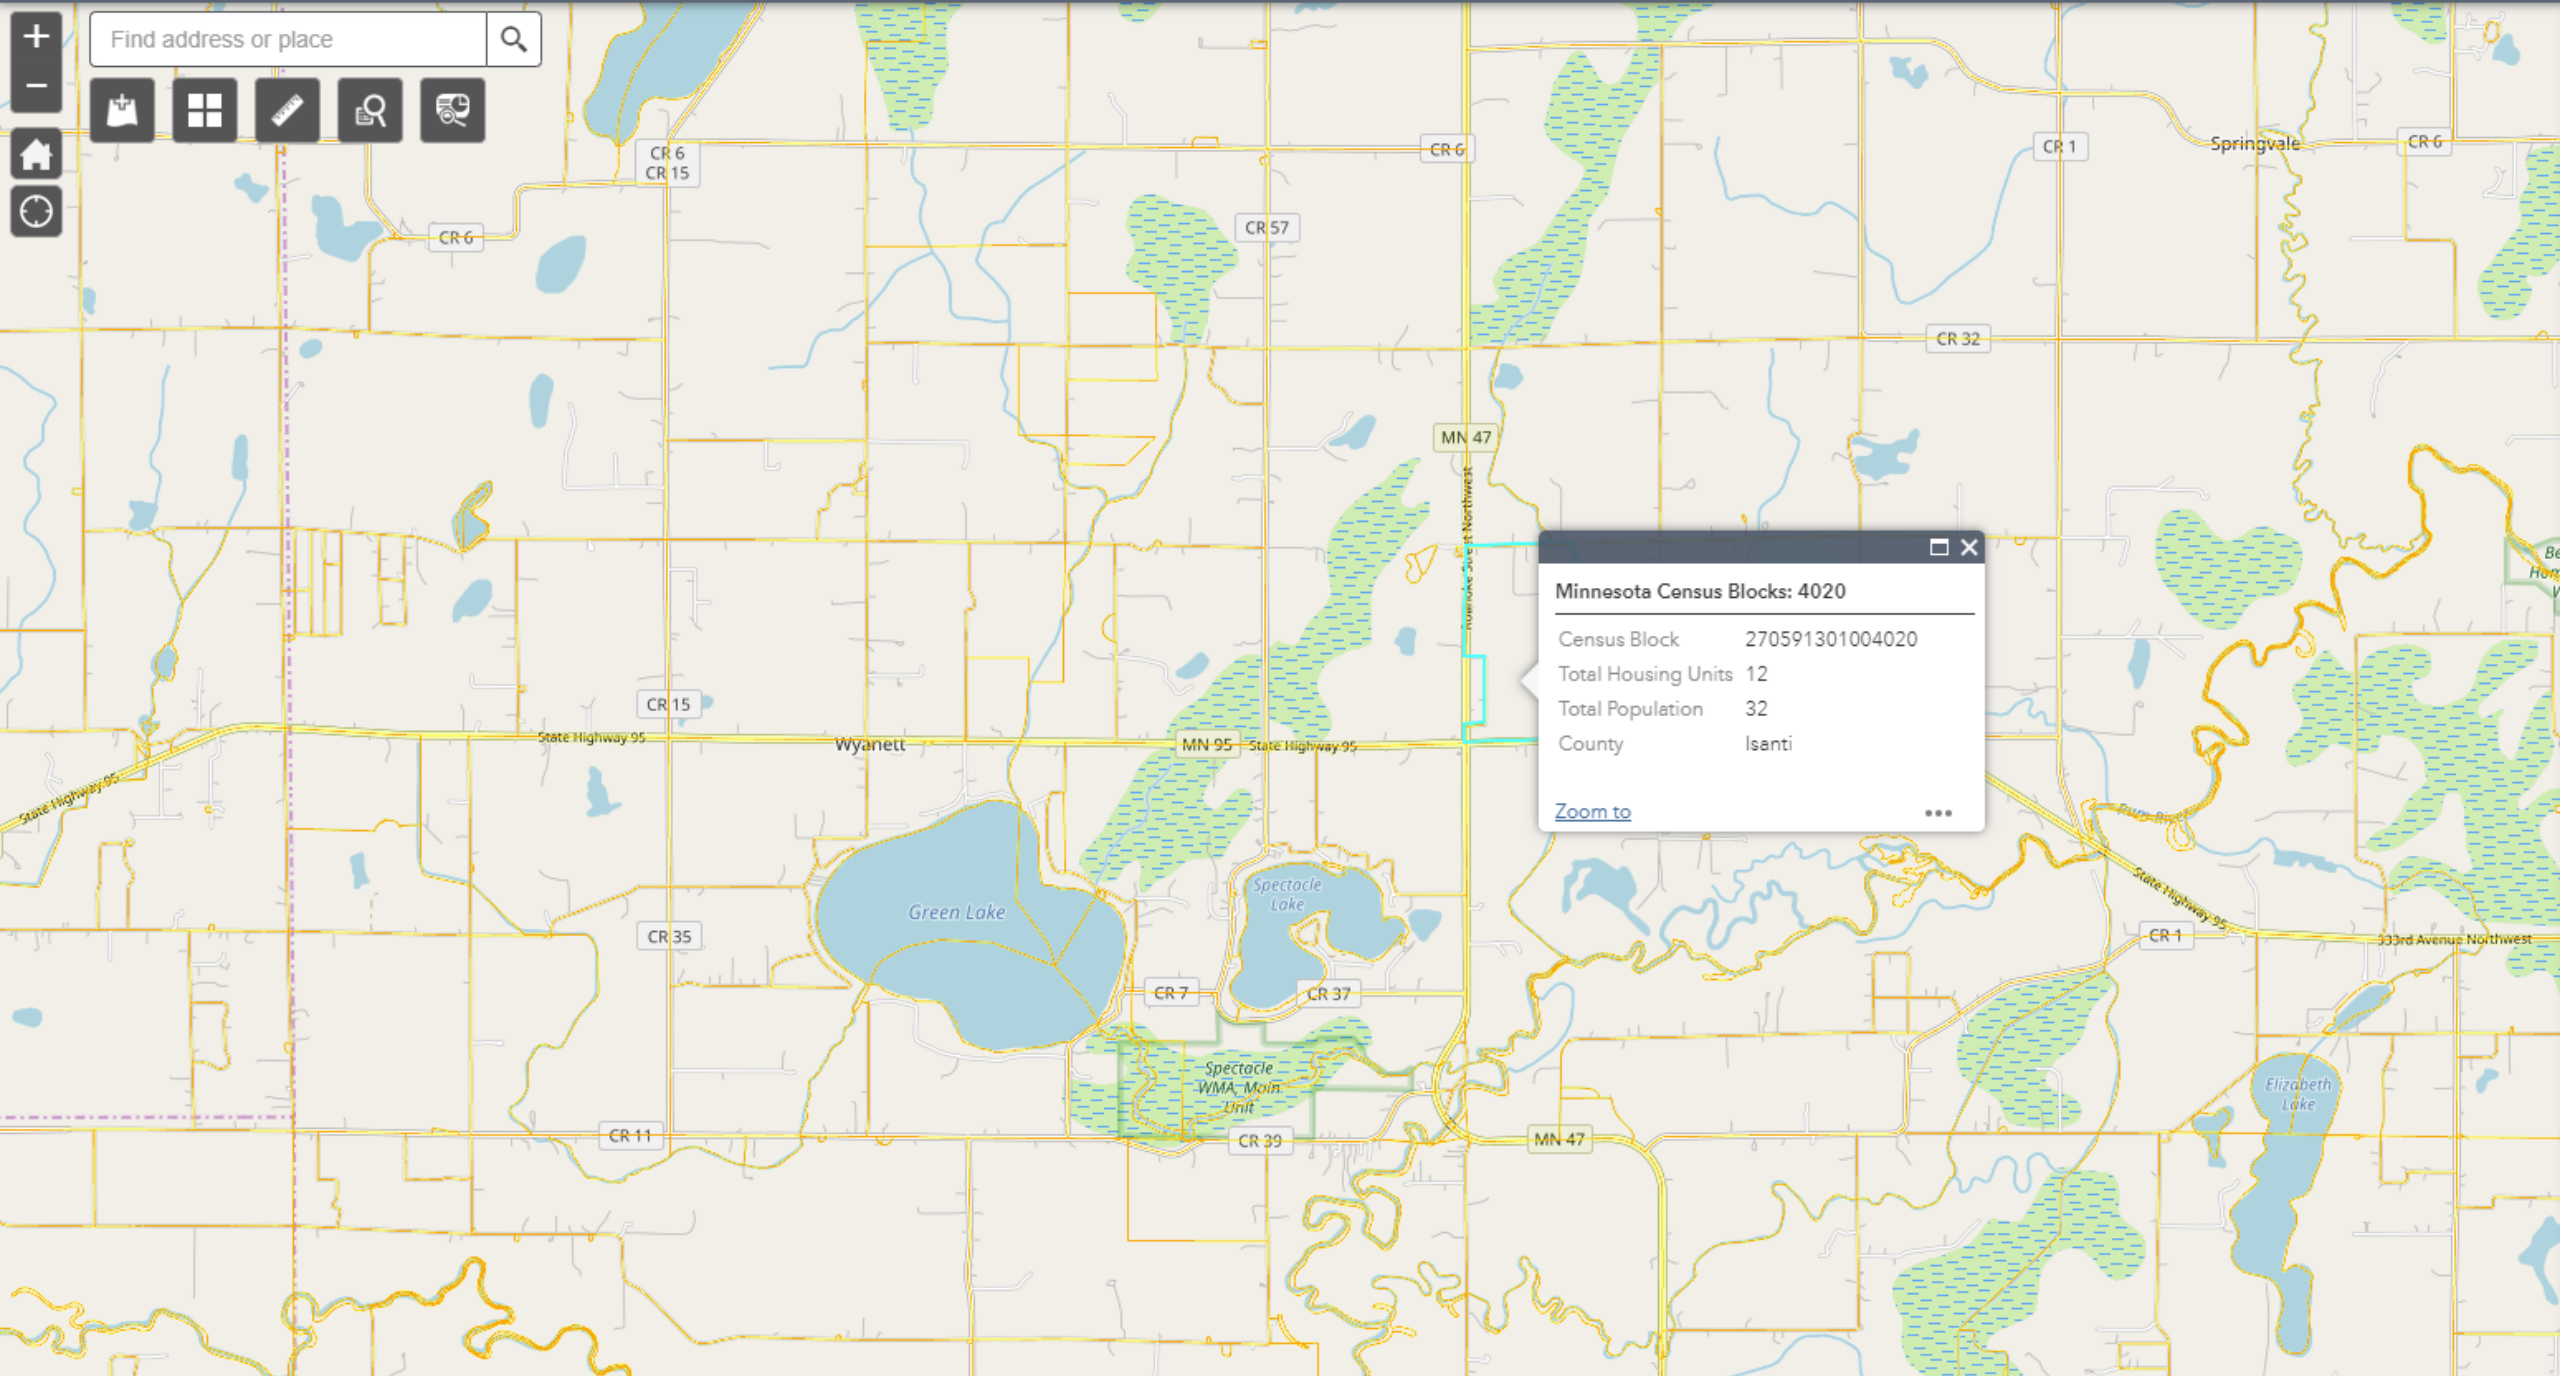

Map navigation controls: Home, Full Screen, Measure, Search, Layers, Refresh, and a search icon.

Find address or place

+ -

Home

Layers

Measure

Search

Fullscreen

Find address or place

Map navigation controls: Home, Full Screen, Measure, Search, Layers, Refresh, and a standard zoom (+/-) control.

Find address or place

Find address or place

Map navigation icons: Home, Full Screen, Measure, Search, Layers, Refresh