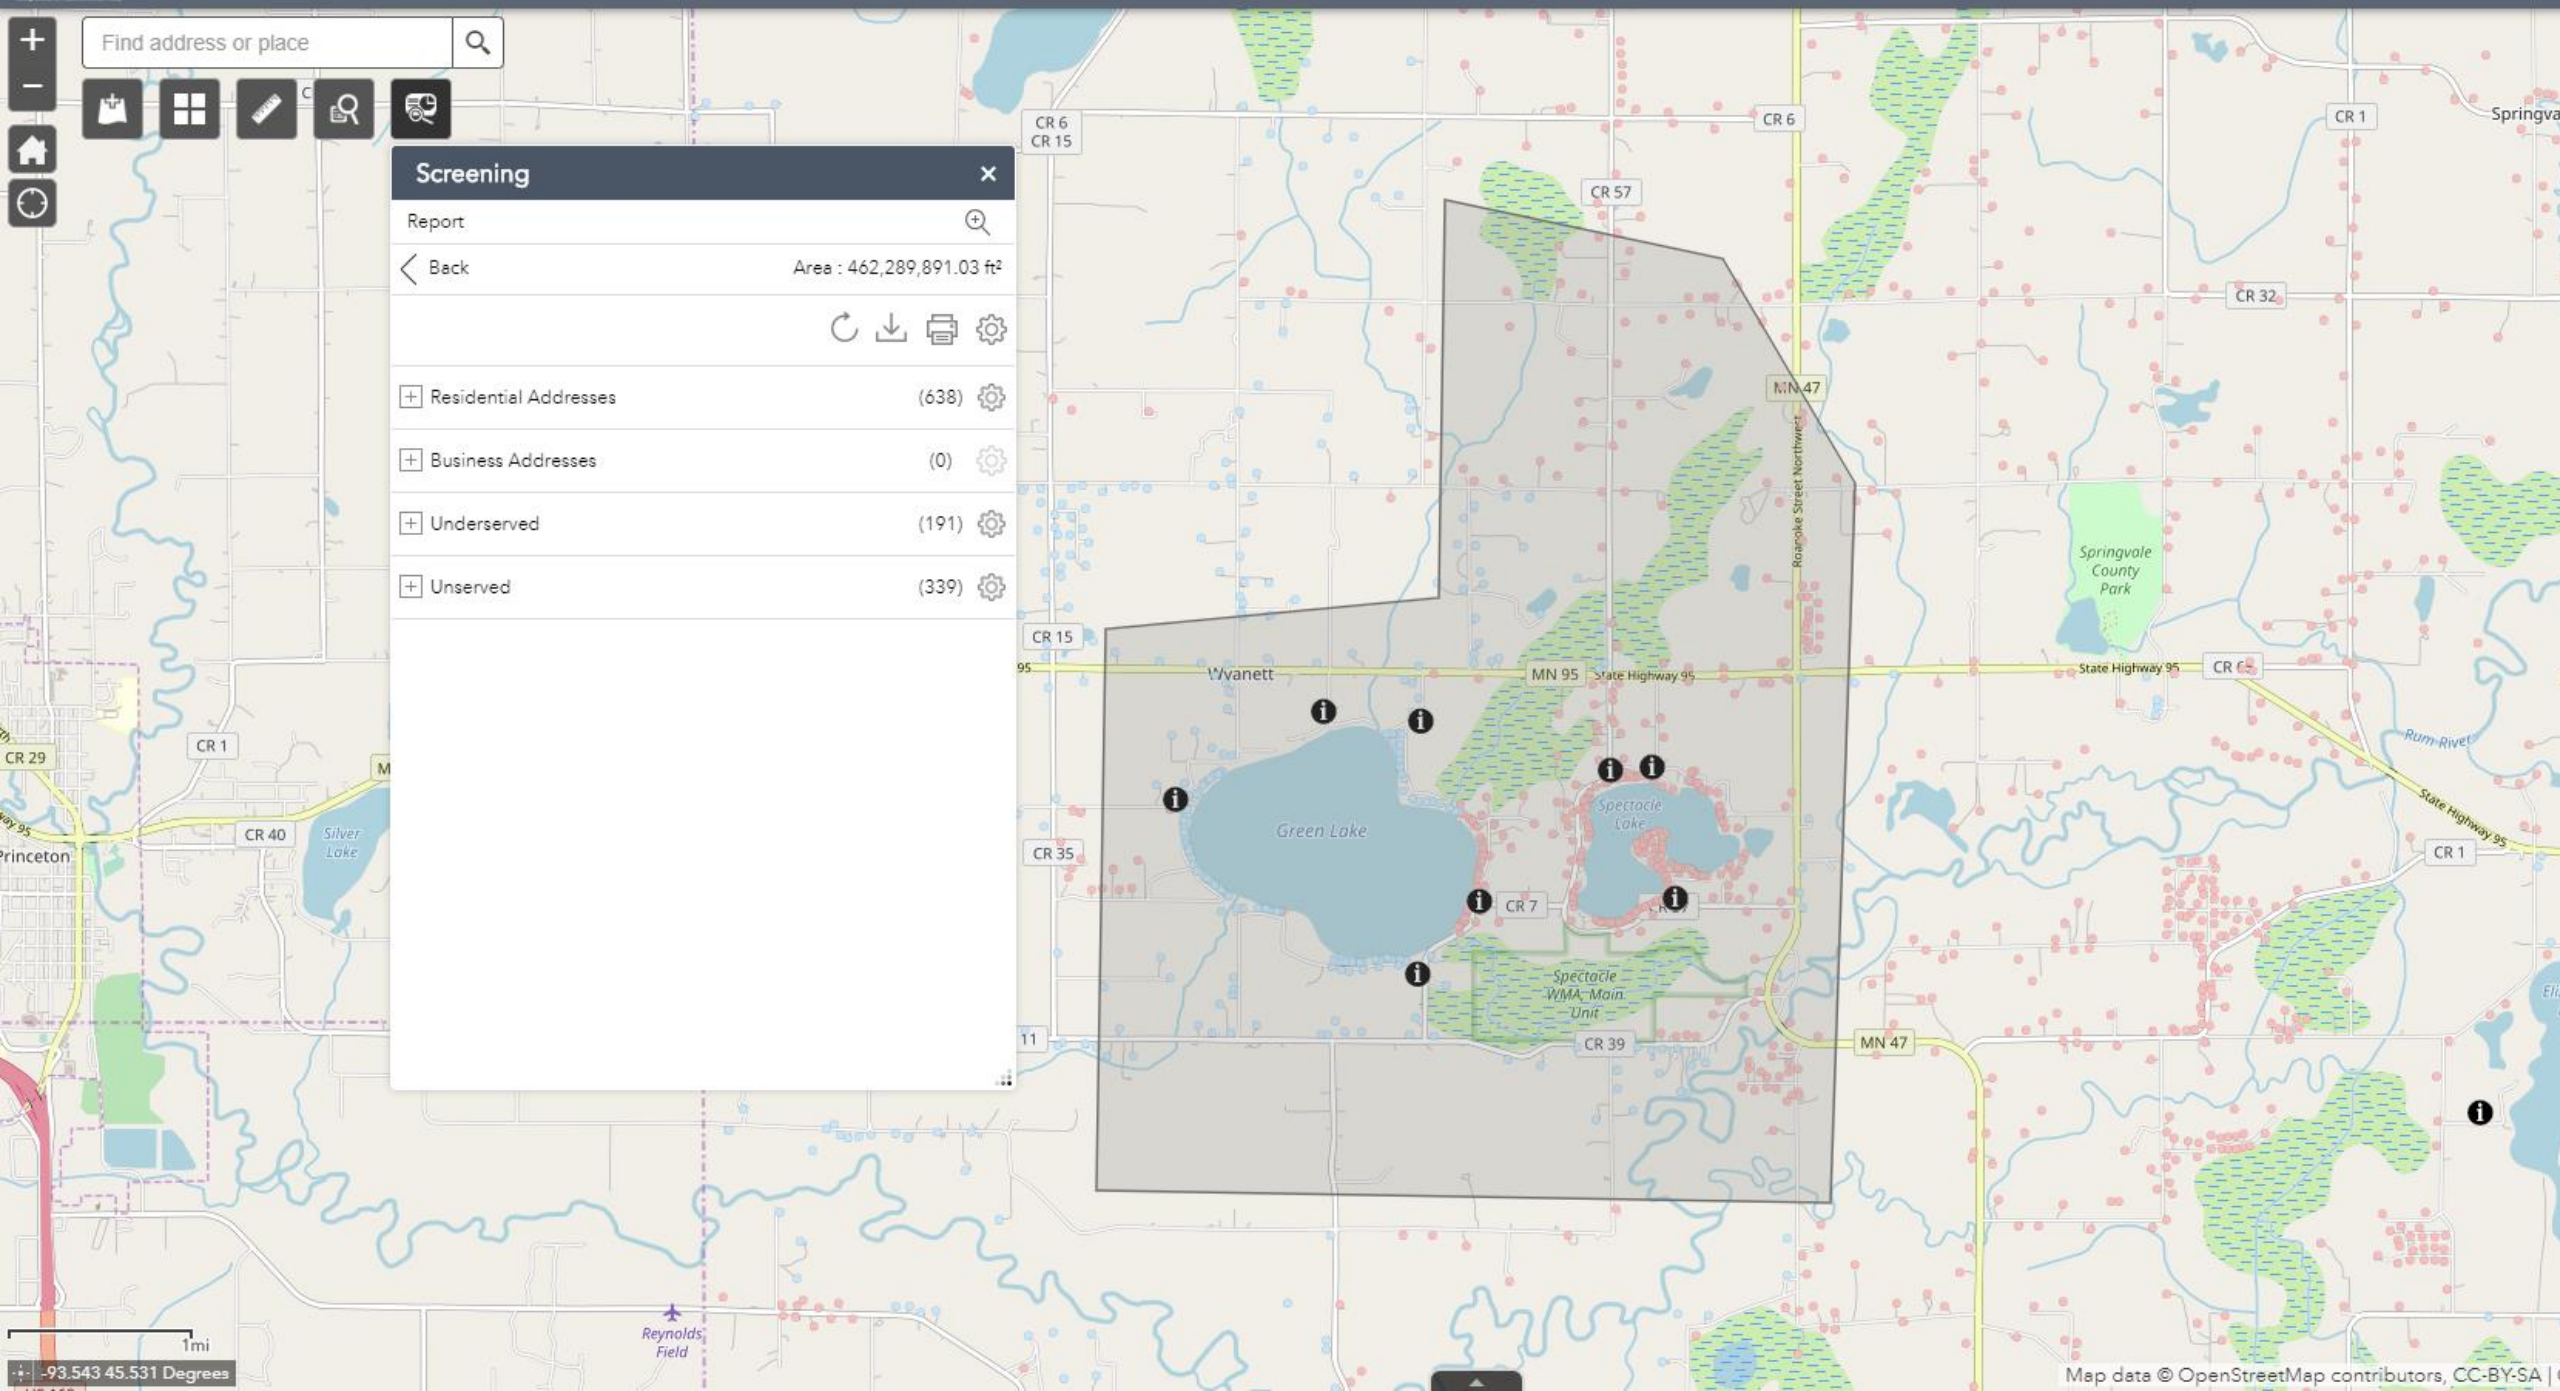

Find address or place

Screening

Report

Back Area : 462,289,891.03 ft²

- ☐ Residential Addresses (638)
- ☐ Business Addresses (0)
- ☐ Underserved (191)
- ☐ Unserved (339)