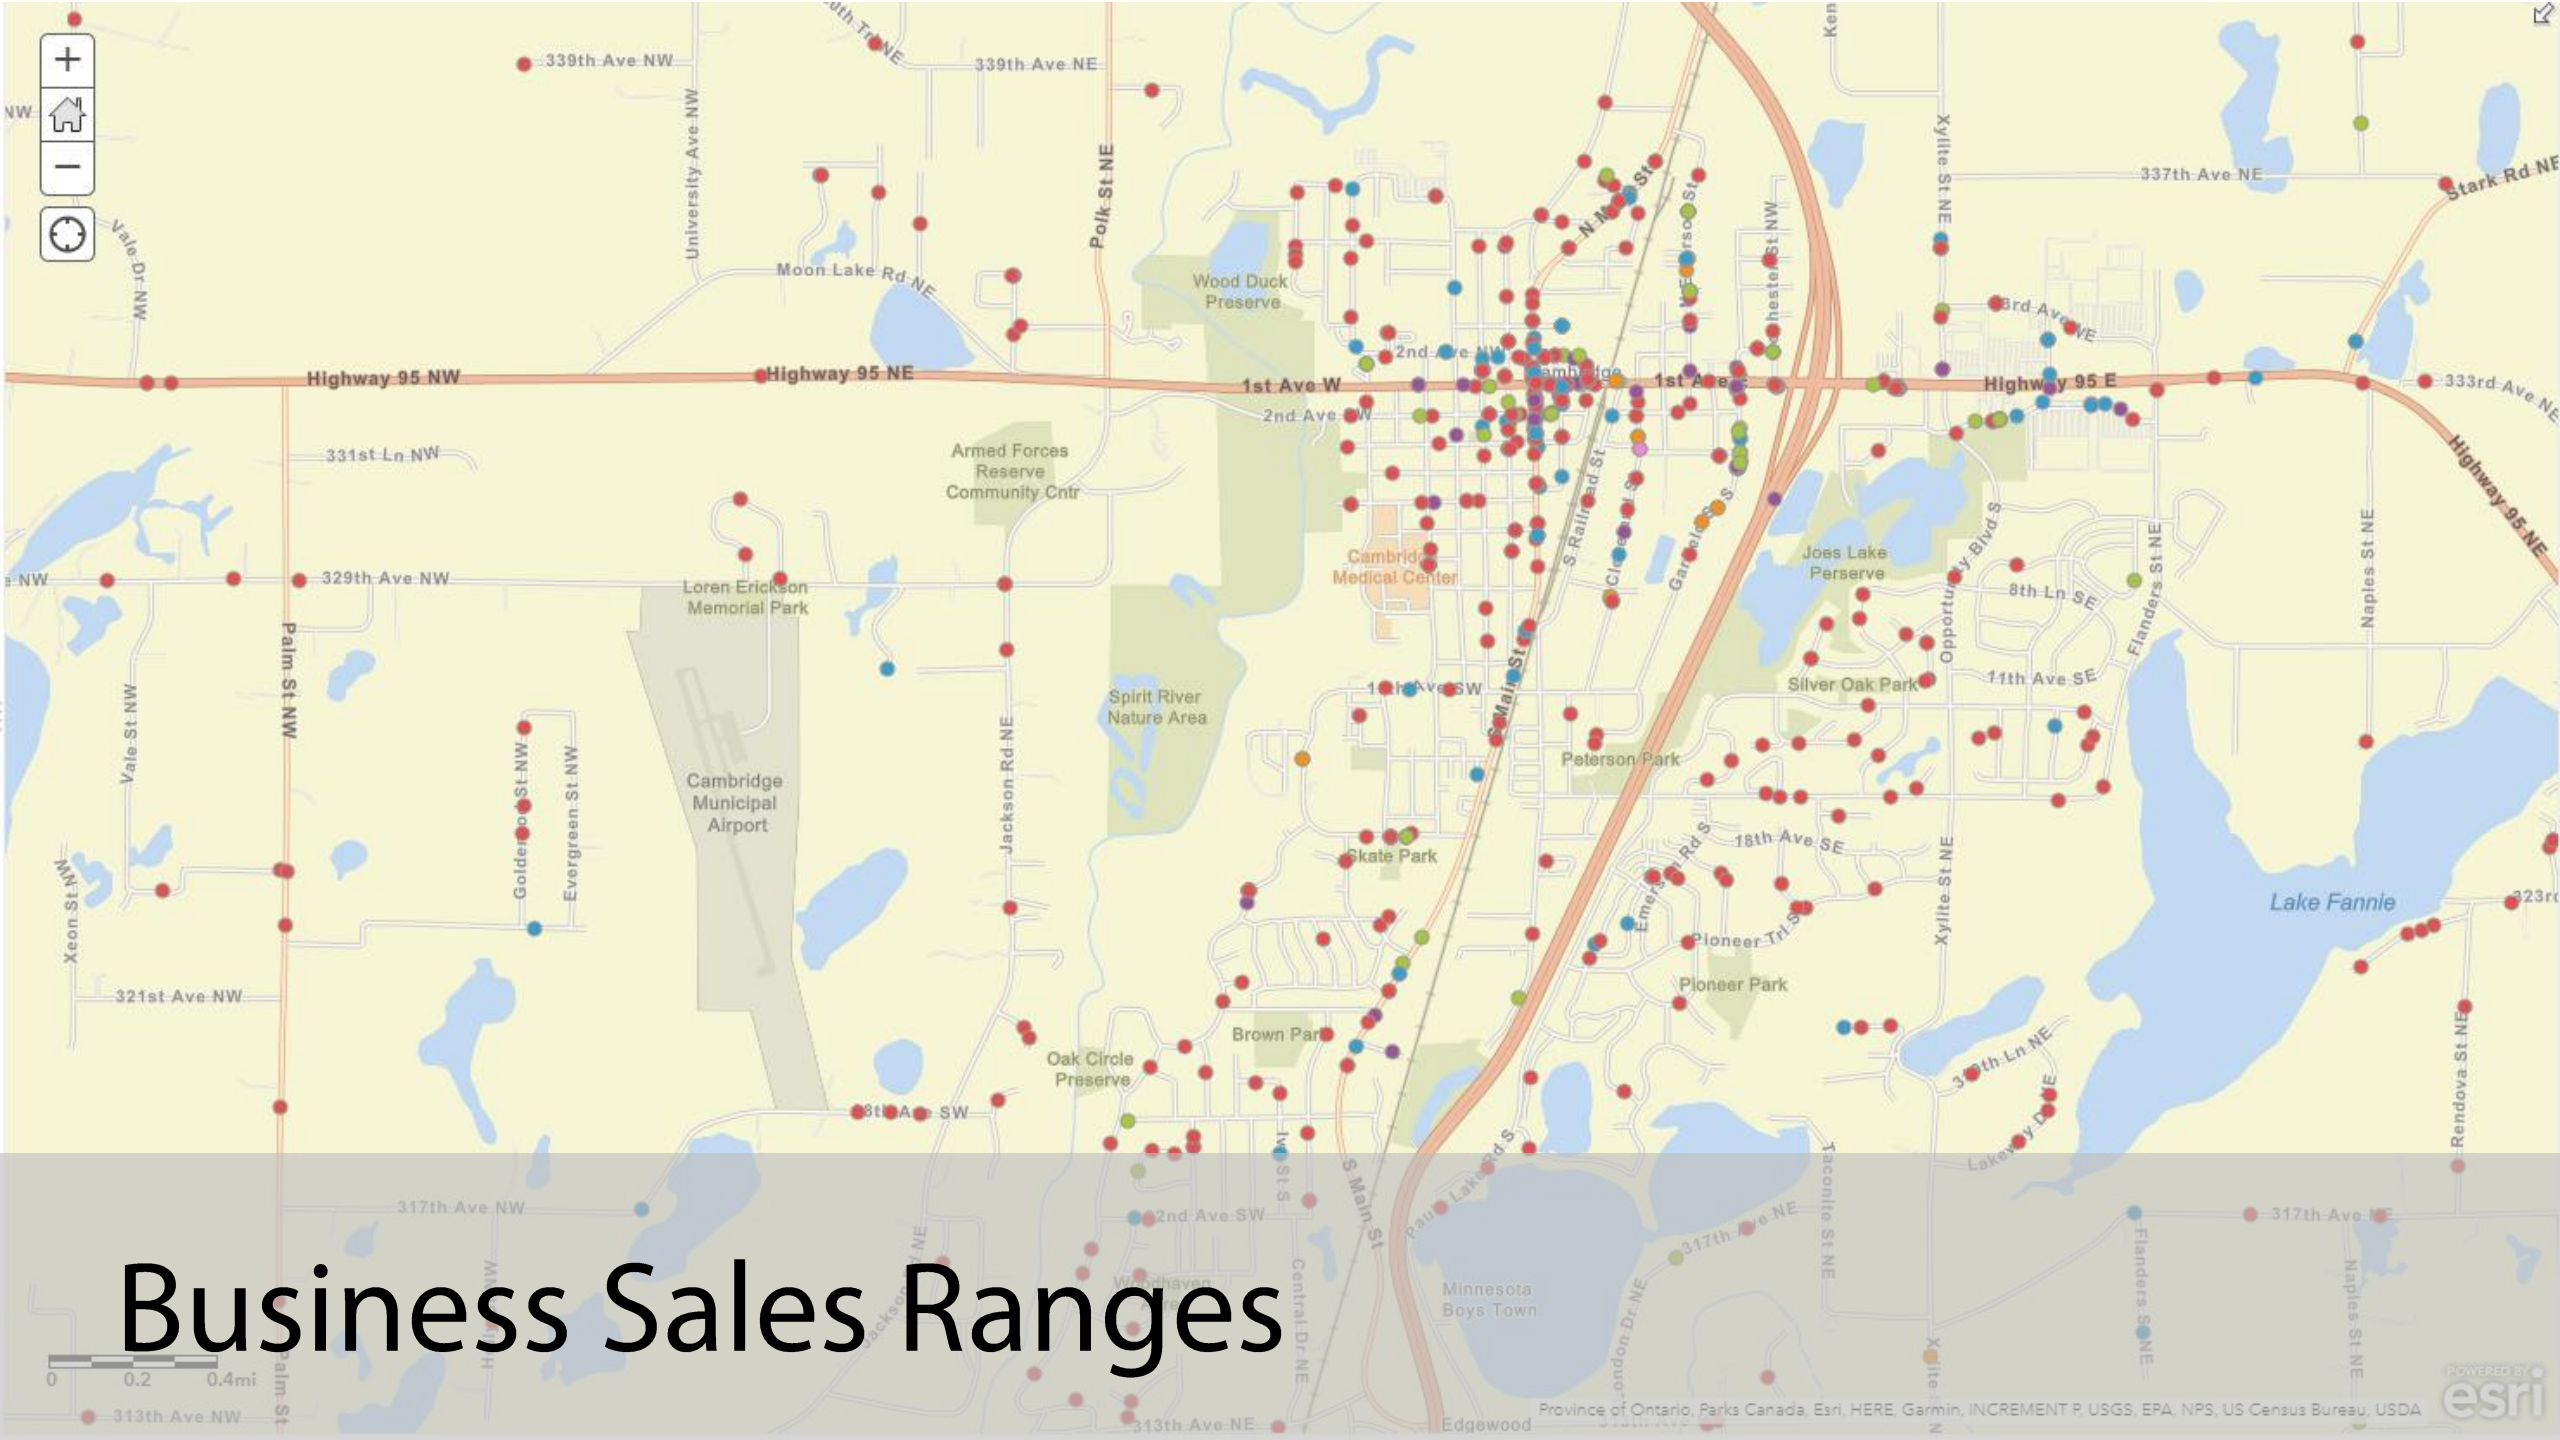

Last update: a few seconds ago

Combine the data for partners

Find address or place

+

Home

Refresh

Layers

Measure

Search

Fullscreen

Find address or place

Home, Layers, Full Screen, Search, Measure

Business Employee Ranges

Business Sales Ranges

Find address or place

2mi

Find address or place

Map navigation icons: Home, Full Screen, Measure, Search, Layers, Refresh

Find address or place

Map navigation controls: Home, Refresh, Full Screen, Measure, Search, Layers

Find address or place

Map navigation controls: Home, Full Screen, Measure, Search, Layers, Refresh, and a search icon.

Find address or place

+ -

Home

Layers

Measure

Search

Fullscreen