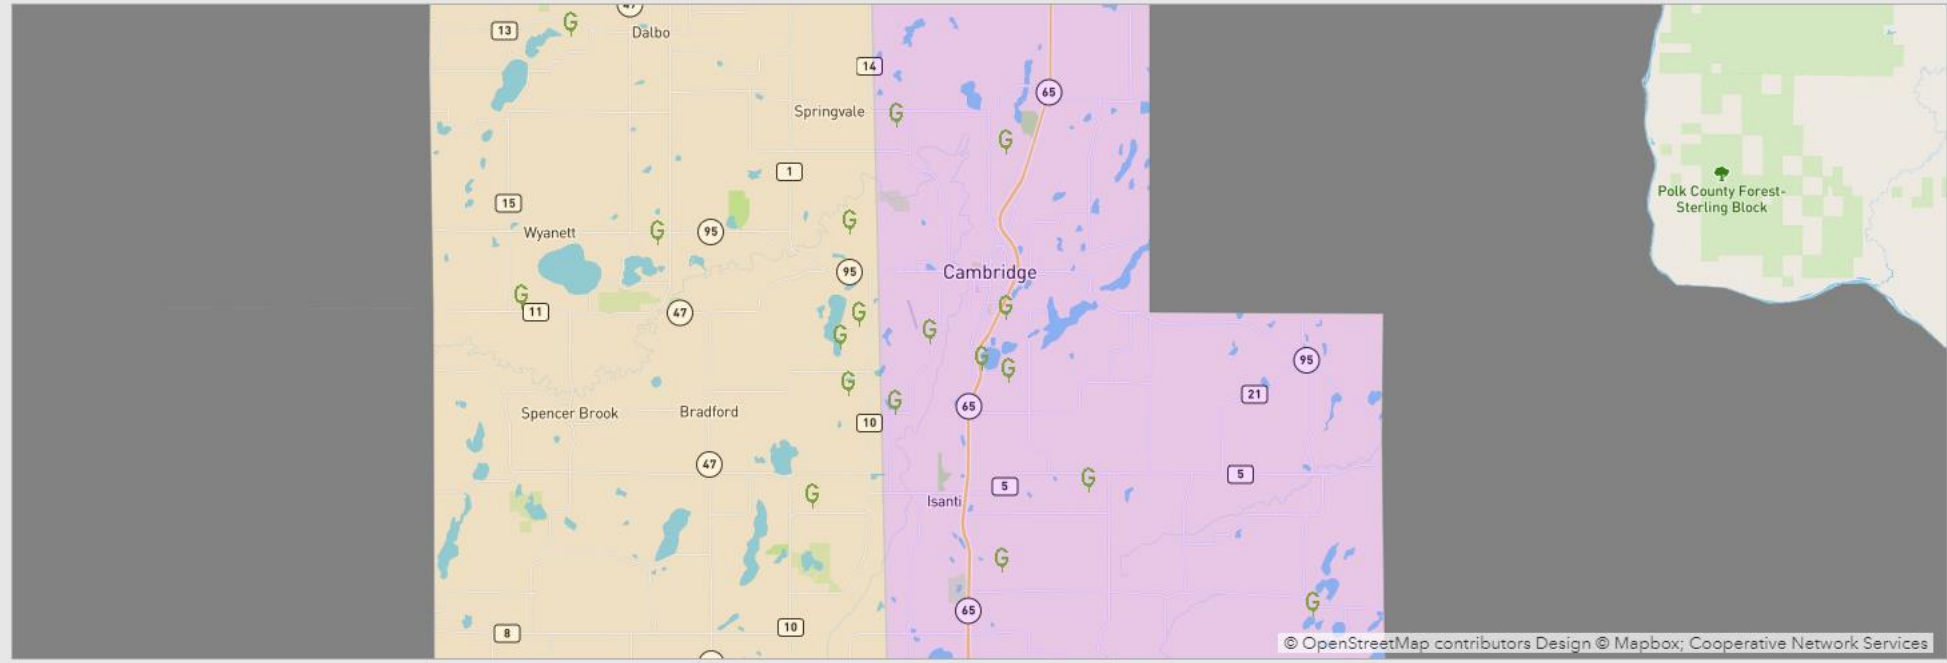

Would you pay $50/month for the Internet-only portion of your bill for 100Mb speeds?	Comments	First Name	Last Name	Phone Number	Address	City	Zip	Email
Yes	YES	Ralph	Swenson	2223335555				
Yes	We NEED this!	Tom	Johnson	2225559999				
Yes	Hurry	Jim	Thompson					
Yes	asdfasd							
Yes	Hahahahaha							
Yes	ASDF	DDSF						

Last update: a few seconds ago