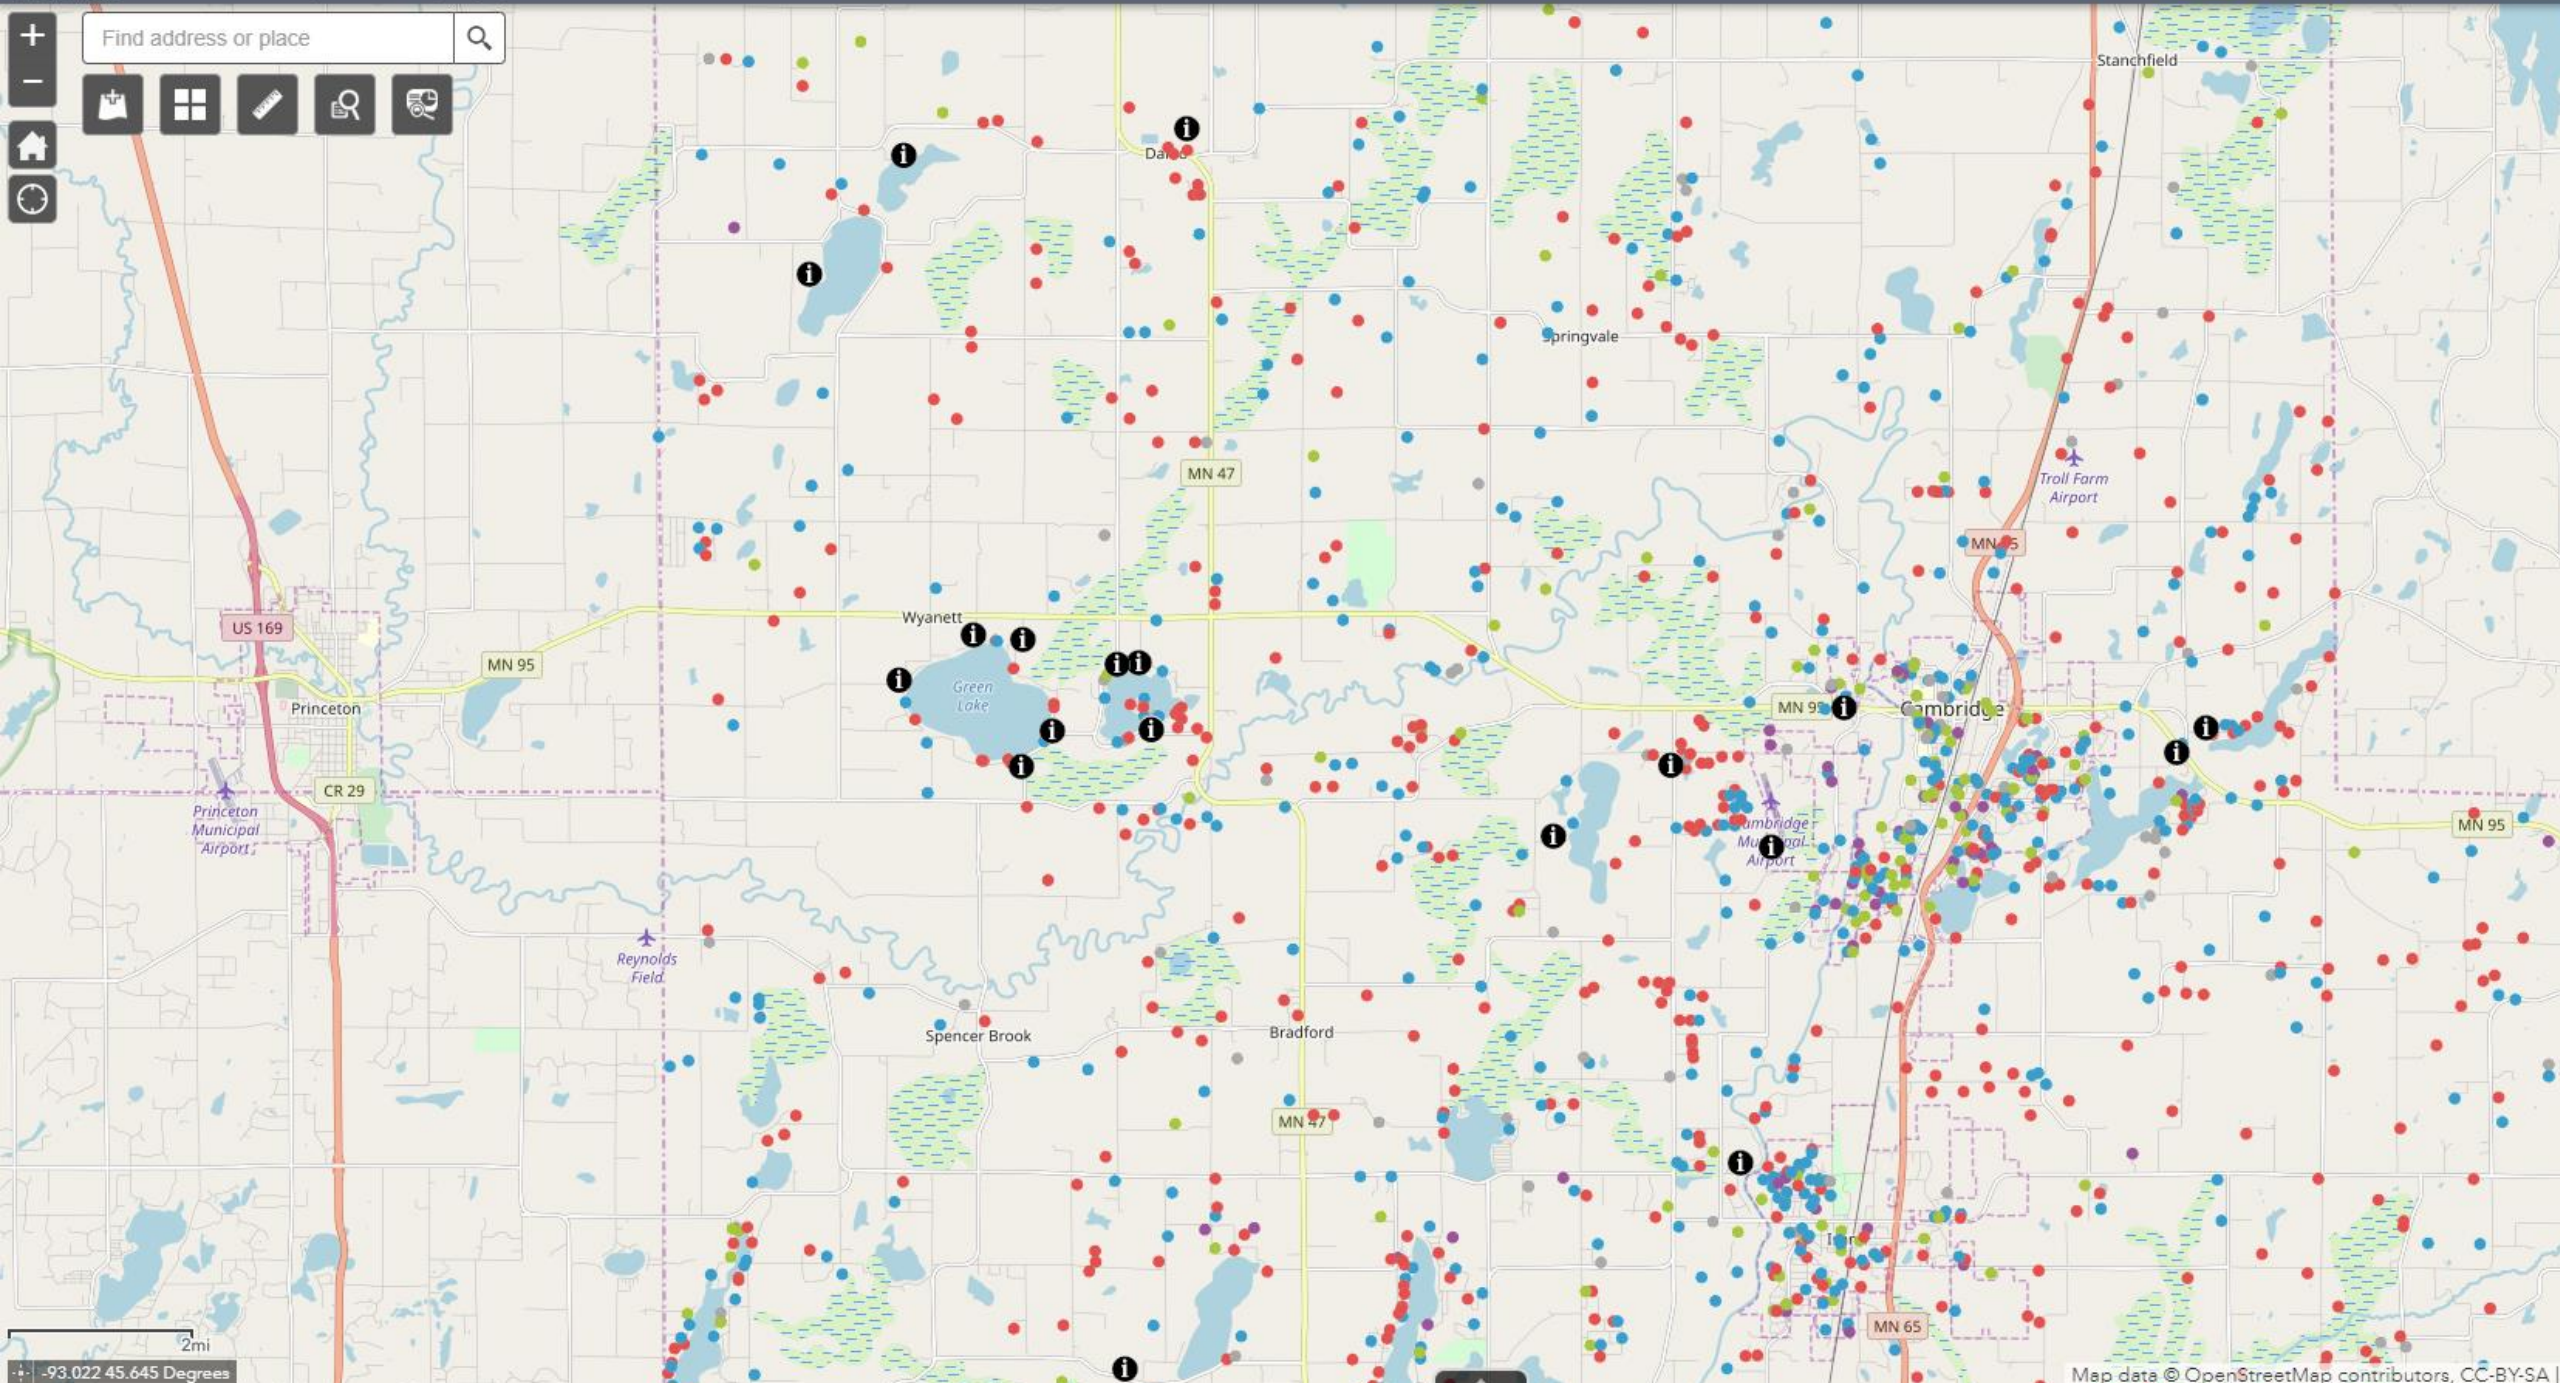

Last update: a few seconds ago

Combine the data for partners

Find address or place

+

Home

Refresh

Layers

Measure

Search

Fullscreen

Find address or place

Home, Layers, Full Screen, Search, Measure

Business Employee Ranges

Business Sales Ranges

Find address or place

2mi

Find address or place

Map navigation icons: Home, Full Screen, Measure, Search, Layers, Refresh

Find address or place

Map navigation controls: Home, Refresh, Full Screen, Measure, Search, Layers

Find address or place

Map navigation controls: Home, Full Screen, Measure, Search, Layers, Refresh, and a search icon.

Find address or place

+ -

Home

Layers

Measure

Search

Fullscreen