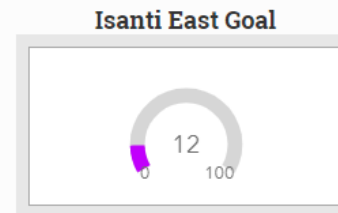

Button

Location

Click the map to draw the location.

Enter an address to search

Details

Would you pay \$50/month for the Internet-only portion of your bill for 100Mh speeds?

Progress

Last update: 2 minutes ago